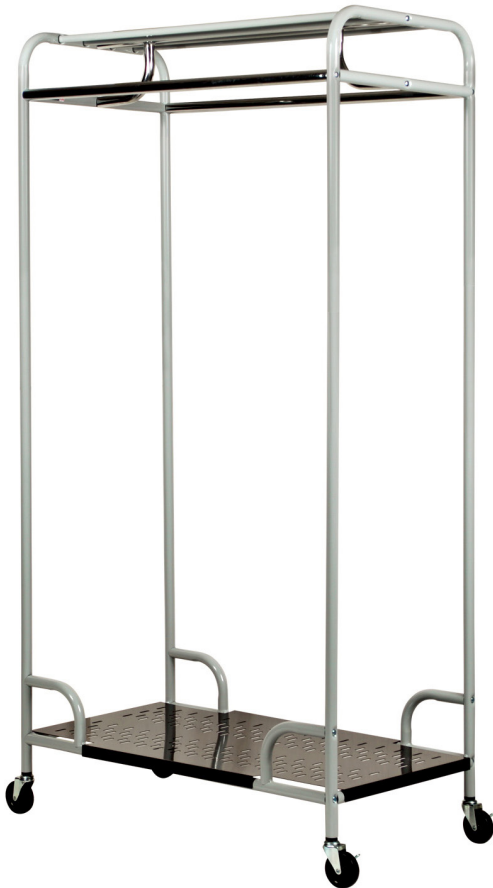

MOBILE/STATIONARY GARMENT RACKS 790-S, 790-D, BOOT RACKS, CASTERS

790-48 D GRY

SINGLE RACK

DOUBLE RACK

STANDARD BASE

CASTERS

BOOT RACK & CASTERS

Features and Benefits

- Single (S) or Double (D) coat bar units constructed of sturdy, 18 gauge tubular steel
- All finishes have durable chrome plated hanger bars for added durability, except Stainless Steel units which have a Stainless Steel Hanger Bar
- Top shelf provides additional storage, and a Boot Rack option is available for all sizes
- *Order 790-3B Casters to create an easy to move mobile rack
- *Available Boot Rack for all sizes sold separately (790-60R BLK)

FINISHES

(GRY)
Grey

(CHR)
Chrome

(SS)
Stainless
Steel

Specifications

Item Number	Dimensions	Carton	Weight
790-36S & 790-36D	36" x 20" x 65"	4" x 24" x 68"	32-33 lbs
790-48S & 790-48D	48" x 20" x 65"	4" x 24" x 68"	34-35 lbs
790-60S & 790-60D	60" x 20" x 65"	4" x 24" x 68"	36-37 lbs
790-3B CASTERS	3" Dia	8" x 5" x 4"	3 lbs
790-36R BLK	36" x 20" x 1"	4" x 24" x 37"	14 lbs
790-48R BLK	48" x 20" x 1"	4" x 24" x 50"	19 lbs
790-60R BLK	60" x 20" x 1"	4" x 24" x 61"	22 lbs