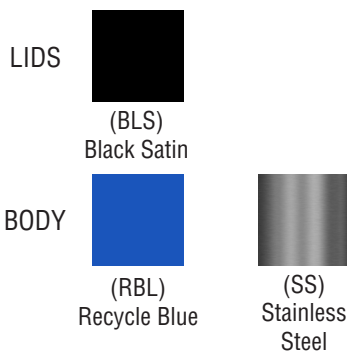

SMILEY™ RC-1528-3 RBL/BLK, RC-1528-3 SS

RC-1528-3 RBL/BLK

RC-1528-3 SS

Features and Benefits

- 3 stream recycling receptacle with black top
- Includes three individual, rigid plastic liners for a combined 14 gallon capacity. The liner base resin meets UL94 Flammability Standard
- Flat lid with three separate openings for “Cans”, “Plastic” and “Newspaper/Paper” recycling
- Powder Coated Steel body or Stainless Steel is fire safe with solid bottom
- Top removes from body for easy emptying and cleaning, unlike comparable units that require the entire body be lifted for emptying
- Double beaded base provides additional body strength and stylish lines
- Contains over 30% recycled material, Stainless Steel over 60%, and 100% post-consumer recyclable

LID & BODY FINISHES

Replacement Parts

35-1528-3 - 4.5 gal. Plastic Black Liner

RC-RECYCLE LOGO BLK - Black Mobius Arrow and RECYCLE Decal

RC-RECYCLE LOGO WHT - White Mobius Arrow and RECYCLE Decal

RC-SMILEY LID BLS - Black Smiley Top

Specifications

Item Number	Finish	Dimensions	Capacity	Carton	Weight
RC-1528-3 RBL/BLK	Recycle Blue/ Black Gloss	15" dia x 28"	14 Gallons	18" x 18" x 33"	33 lbs
RC-1528-3 SS	Stainless Steel/ Black Gloss	15" dia x 28"	14 Gallons	18" x 18" x 33"	30 lbs