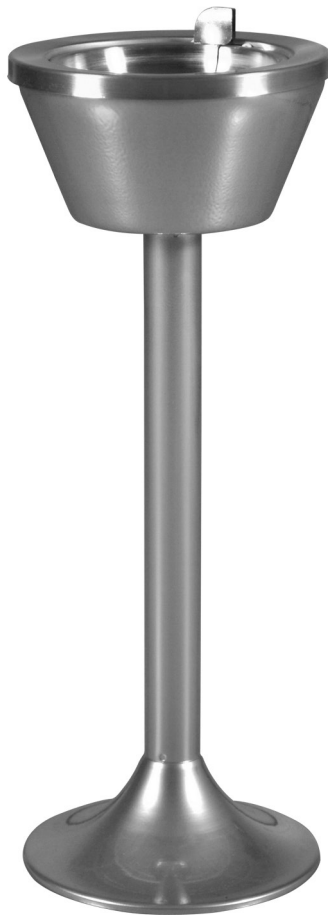

# PEDESTAL SMOKING URN 501 CPDR-FLIP

## Features and Benefits

- Pedestal style smoking urn comes with a luxurious Chrome powder finish
- Features removable flip top with Stainless Steel blades
- EXL-COAT™ Chrome finish holds up better than traditional chrome plating
- Fire safe steel helps contain and does not contribute to fire
- Weighted base for added stability

## Replacement Parts

80-040 FG - Inner Bucket

## Specifications

Item Number	Dimensions	Carton	Weight
501 CPDR-FLIP	10" dia x 22"	10" x 10" x 24"	7 lbs