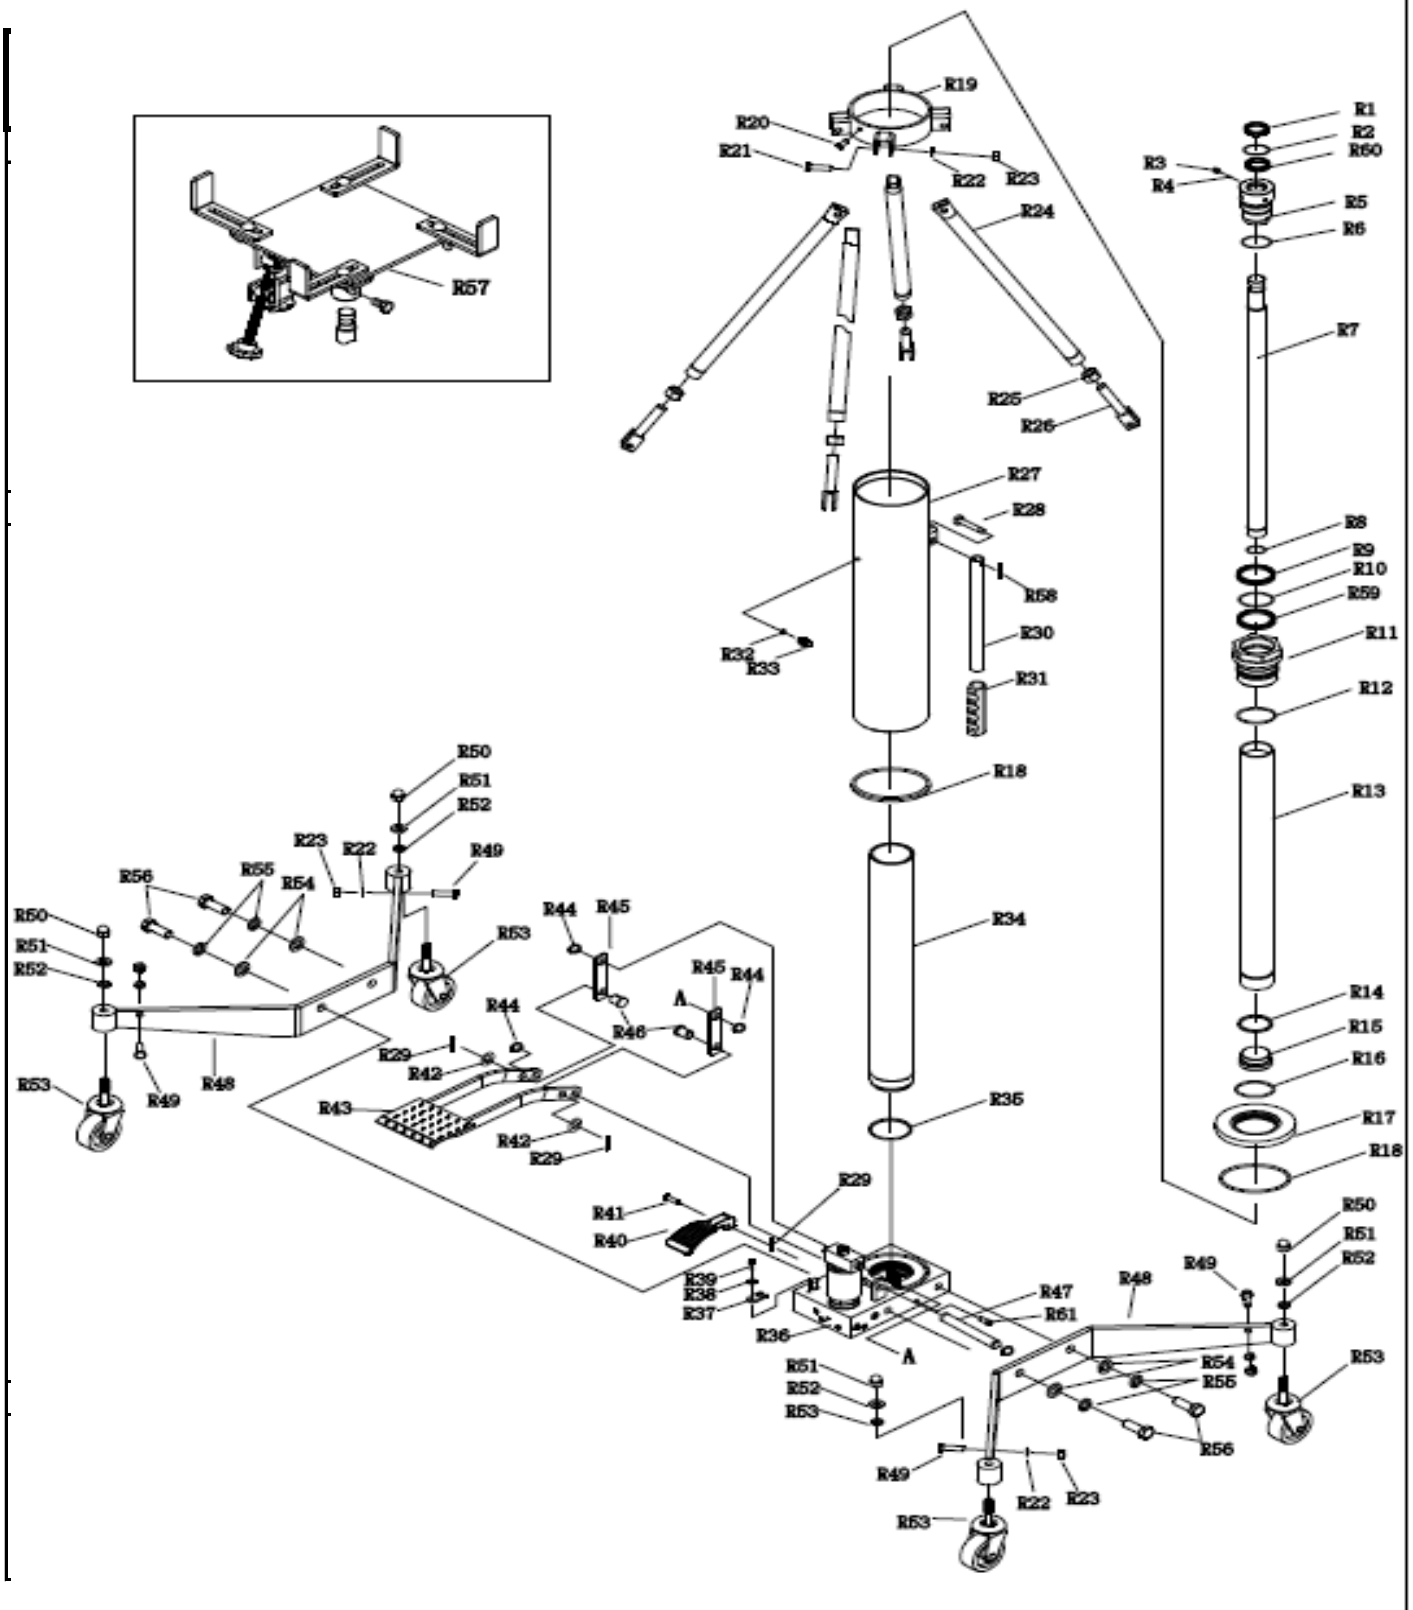

# MODEL 3102 - 1 Ton Transmission Jack

UPDATED 9-05

PART ORDER NUMBER	KIT DESCRIPTION	KIT INCLUDES	
		REF. #	DESCRIPTION
3102-5	CASTER	5	CASTER
3102-19	SUPPORT RING	19	SUPPORT RING
3102-24	ADJ SUP ROD	24	ADJUSTMENT SUPPORT ROD
	BOLT	26	BOLT
3102-30	HANDLE	30	HANDLE
	HANDLE COVER	31	HANDLE COVER
3102-33	SEAL RING	32	SEAL RING
	SCREW	33	SCREW
3102-36	PUMP	36	PUMP
3102-40	RELEASE PEDAL	40	RELEASE PEDAL
3102-43	FOOT PEDAL	43	FOOT PEDAL
3102-53	CASTER	53	CASTER WITH BRAKE
3052-51	HEAD ASSM	57	HEAD ASSEMBLY
3102-RK	REPAIR KIT		REPAIR KIT
3102-CYL	HYD CYLINDER		HYDRAULIC CYLINDER
3102-44	RETAINER RING	44	RETAINER RING
3102-45	CONN ROD	45	CONN ROD
3102-46	PIN	46	PIN
3102-47	PIN	47	PIN

# MODEL 3102 - 1 Ton Transmission Jack

**ONLY PARTS WITH A "PART ORDER NUMBER" ARE AVAILABLE**  
**DO NOT COPY OR DISTRIBUTE THIS MATERIAL WITHOUT PERMISSION OF AFF, INC.**

# MODEL 3102 - 1 Ton Transmission Jack

UPDATED 9-05

**ONLY PARTS WITH A "PART ORDER NUMBER" ARE AVAILABLE**  
**DO NOT COPY OR DISTRIBUTE THIS MATERIAL WITHOUT PERMISSION OF AFF, INC.**