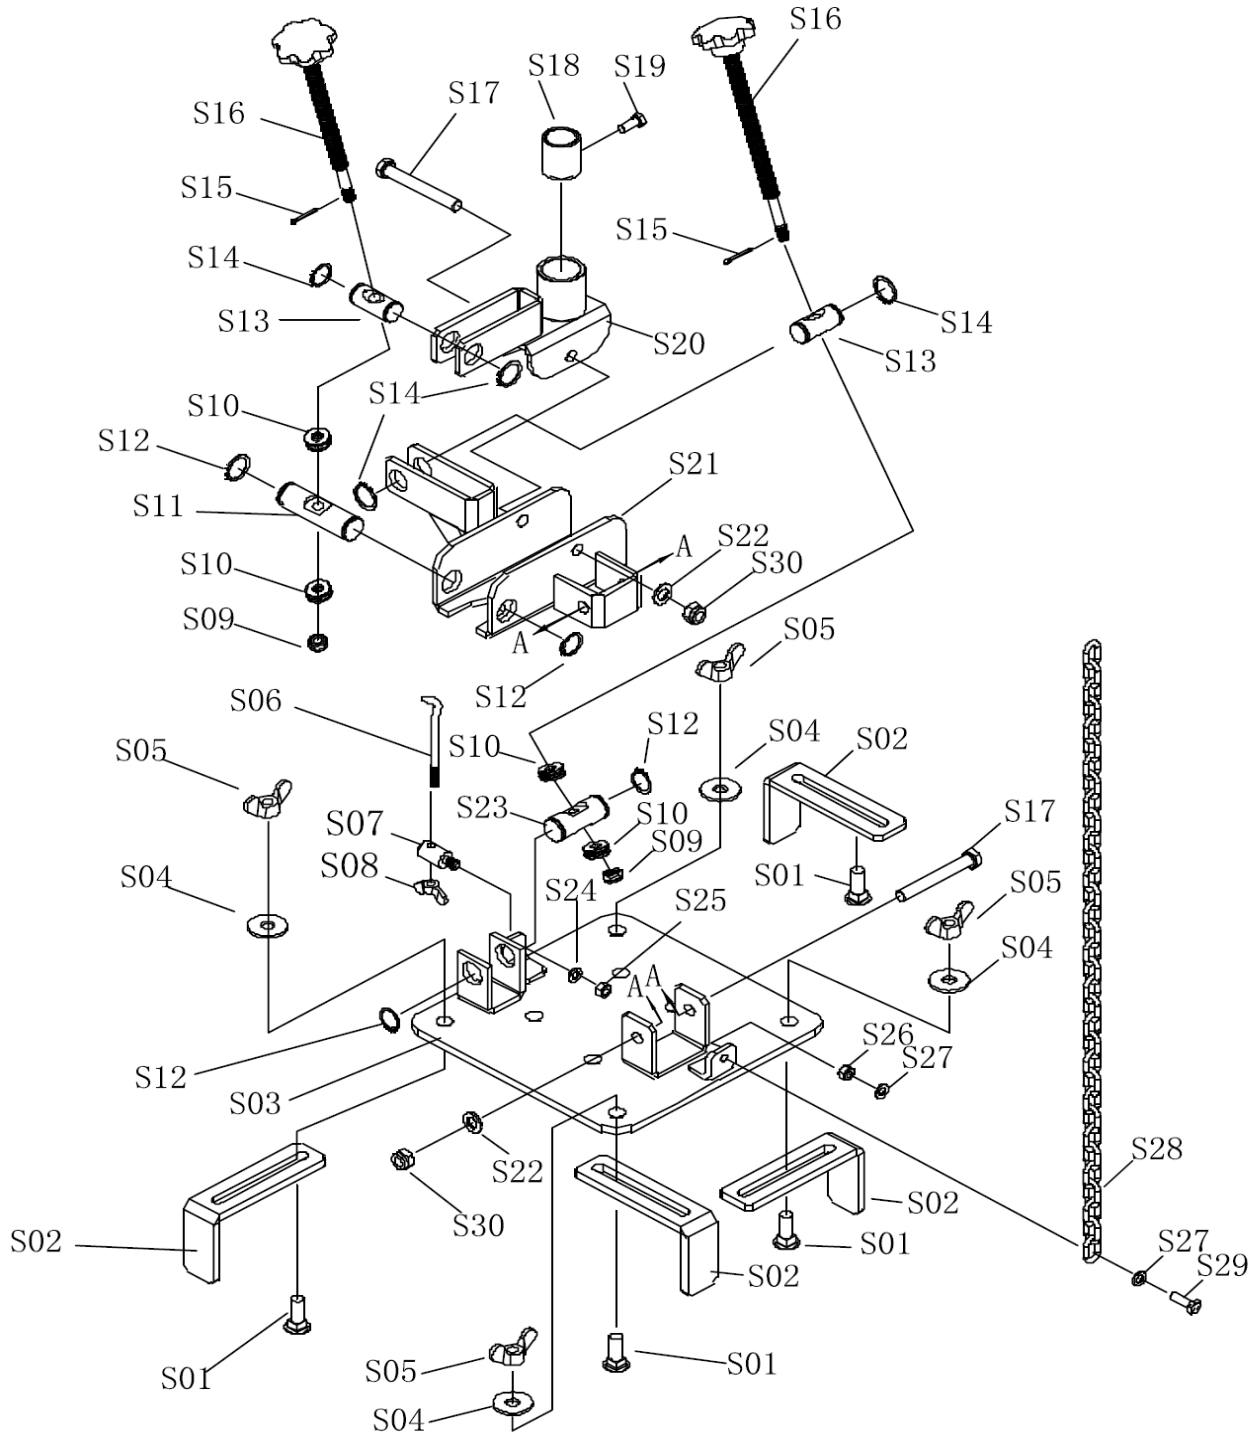

# MODEL 3102 - 1 Ton Transmission Jack

UPDATED 9-05

PART ORDER NUMBER	KIT DESCRIPTION	KIT INCLUDES	
		REF. #	DESCRIPTION
3102-5	CASTER	5	CASTER
3102-19	SUPPORT RING	19	SUPPORT RING
3102-24	ADJ SUP ROD	24	ADJUSTMENT SUPPORT ROD
	BOLT	26	BOLT
3102-30	HANDLE	30	HANDLE
	HANDLE COVER	31	HANDLE COVER
3102-33	SEAL RING	32	SEAL RING
	SCREW	33	SCREW
3102-36	PUMP	36	PUMP
3102-40	RELEASE PEDAL	40	RELEASE PEDAL
3102-43	FOOT PEDAL	43	FOOT PEDAL
3102-53	CASTER	53	CASTER WITH BRAKE
3052-51	HEAD ASSM	57	HEAD ASSEMBLY
3102-RK	REPAIR KIT		REPAIR KIT
3102-CYL	HYD CYLINDER		HYDRAULIC CYLINDER
3102-44	RETAINER RING	44	RETAINER RING
3102-45	CONN ROD	45	CONN ROD
3102-46	PIN	46	PIN
3102-47	PIN	47	PIN

# MODEL 3102 - 1 Ton Transmission Jack

**ONLY PARTS WITH A "PART ORDER NUMBER" ARE AVAILABLE**  
**DO NOT COPY OR DISTRIBUTE THIS MATERIAL WITHOUT PERMISSION OF AFF, INC.**

# MODEL 3102 - 1 Ton Transmission Jack

UPDATED 9-05

**ONLY PARTS WITH A "PART ORDER NUMBER" ARE AVAILABLE**  
**DO NOT COPY OR DISTRIBUTE THIS MATERIAL WITHOUT PERMISSION OF AFF, INC.**