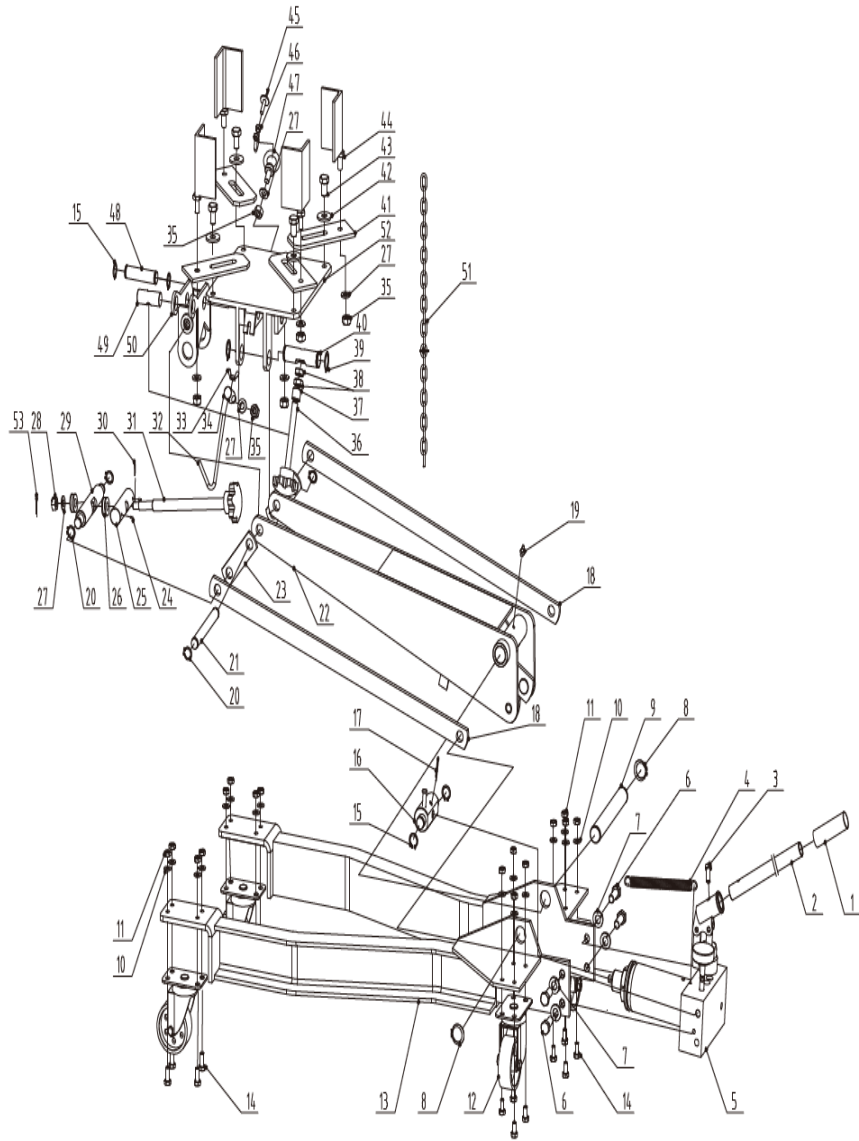

# MODEL 3171A - 1000lb. TRANSMISSION JACK