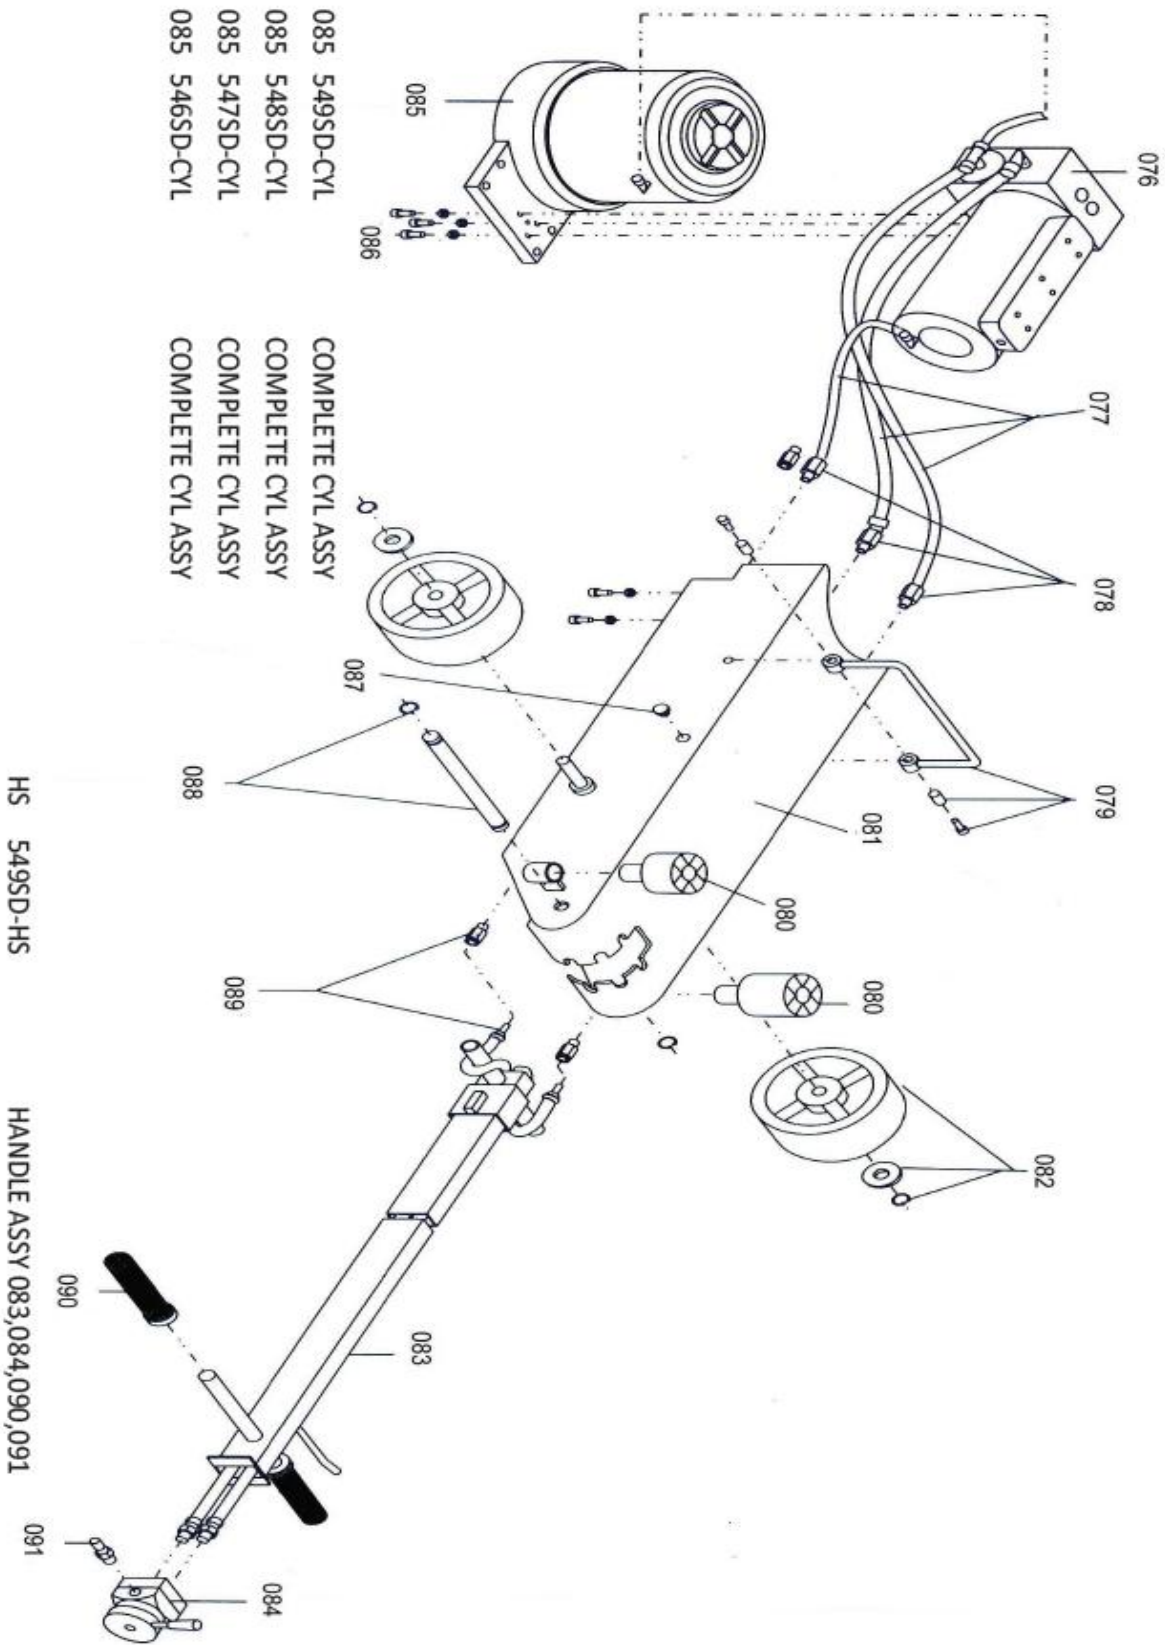

## MODEL 546SD 25/10 TON AXLE JACK

PART			KIT INCLUDES	
ORDER NUMBER	KIT DESCRIPTION	REF. #	DESCRIPTION	QTY
546SD-082	WHEEL ASSEMBLY	82	WHEEL ASSEMBLY	1
546SD-53	TIE IN	53	TIE IN	1
546SD-59	TIE IN	59	TIE IN	1
546SD-63	EXHAUST HOOD	63	EXHAUST HOOD	1
546SD-65	TIE IN	65	TIE IN	1
546SD-66	PROTECTION HOOD	66	PROTECTION HOOD	1
546SD-77	AIR HOSE KIT	77	AIR HOSE KIT	1
546SD-78	TIE IN	78	TIE IN	1
546SD-79	CHASIS HANDLE	79	CHASIS HANDLE	1
546SD-80	EXTENSION KIT	80	EXTENSION KIT	1
546SD-81	CHASIS HANDLE	81	CHASIS HANDLE	1
546SD-89	TIE IN	89	TIE IN	1
546SD-CYL	COMPLETE CYLINDER ASSEMBLY	85	COMPLETE CYLINDER ASSEMBLY	1
546SD-HS	HANDLE ASSEMBLY	83	HANDLE ASSEMBLY	1
546SD-PPA	PNEUMATIC PUMP ASSEMBLY	76	PNEUMATIC PUMP ASSEMBLY	1
546SD-PS	PISTON SET		PISTON SET	1
546SD-SK	SEAL KIT		SEAL KIT	1
546SD-SS	SWITCH SET		SWITCH SET	1

\*ONLY PARTS WITH PART ORDER NUMBER ARE AVAILABLE FOR SALE  
DO NOT COPY OR DISTRIBUTE THIS MATERIAL WITH OUT PERMISSION OF AFF, INC.

076 549SD-PPA PNEUMATIC PUMP ASSY

- 085 549SD-CYL
- 085 548SD-CYL
- 085 547SD-CYL
- 085 546SD-CYL

- COMPLETE CYL ASSY
- COMPLETE CYL ASSY
- COMPLETE CYL ASSY
- COMPLETE CYL ASSY

HS 549SD-HS

HANDLE ASSY 083,084,090,091

\*ONLY PARTS WITH PART ORDER NUMBER ARE AVAILABLE FOR SALE  
DO NOT COPY OR DISTRIBUTE THIS MATERIAL WITH OUT PERMISSION OF AFF, INC.