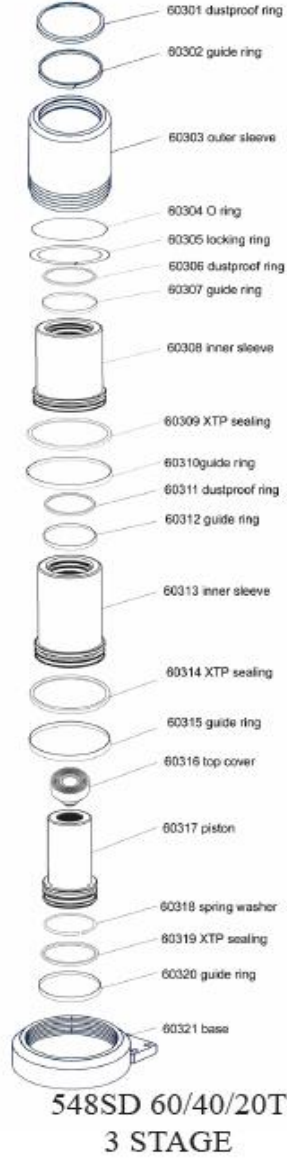

## MODEL 546SD 25/10 TON AXLE JACK

PART			KIT INCLUDES	
ORDER NUMBER	KIT DESCRIPTION	REF. #	DESCRIPTION	QTY
546SD-082	WHEEL ASSEMBLY	82	WHEEL ASSEMBLY	1
546SD-53	TIE IN	53	TIE IN	1
546SD-59	TIE IN	59	TIE IN	1
546SD-63	EXHAUST HOOD	63	EXHAUST HOOD	1
546SD-65	TIE IN	65	TIE IN	1
546SD-66	PROTECTION HOOD	66	PROTECTION HOOD	1
546SD-77	AIR HOSE KIT	77	AIR HOSE KIT	1
546SD-78	TIE IN	78	TIE IN	1
546SD-79	CHASIS HANDLE	79	CHASIS HANDLE	1
546SD-80	EXTENSION KIT	80	EXTENSION KIT	1
546SD-81	CHASIS HANDLE	81	CHASIS HANDLE	1
546SD-89	TIE IN	89	TIE IN	1
546SD-CYL	COMPLETE CYLINDER ASSEMBLY	85	COMPLETE CYLINDER ASSEMBLY	1
546SD-HS	HANDLE ASSEMBLY	83	HANDLE ASSEMBLY	1
546SD-PPA	PNEUMATIC PUMP ASSEMBLY	76	PNEUMATIC PUMP ASSEMBLY	1
546SD-PS	PISTON SET		PISTON SET	1
546SD-SK	SEAL KIT		SEAL KIT	1
546SD-SS	SWITCH SET		SWITCH SET	1

\*ONLY PARTS WITH PART ORDER NUMBER ARE AVAILABLE FOR SALE  
DO NOT COPY OR DISTRIBUTE THIS MATERIAL WITH OUT PERMISSION OF AFF, INC.

076 549SD-PPA PNEUMATIC PUMP ASSY

- 085 549SD-CYL
- 085 548SD-CYL
- 085 547SD-CYL
- 085 546SD-CYL

- COMPLETE CYL ASSY
- COMPLETE CYL ASSY
- COMPLETE CYL ASSY
- COMPLETE CYL ASSY

HS 549SD-HS

HANDLE ASSY 083,084,090,091

\*ONLY PARTS WITH PART ORDER NUMBER ARE AVAILABLE FOR SALE  
DO NOT COPY OR DISTRIBUTE THIS MATERIAL WITH OUT PERMISSION OF AFF, INC.