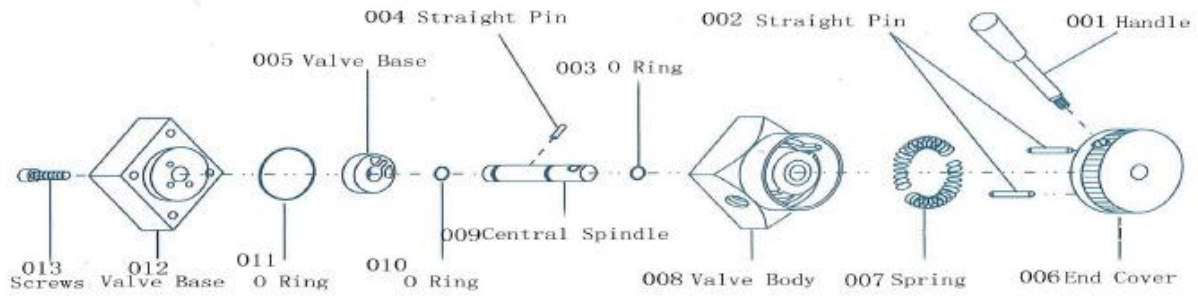

## MODEL 546SD 25/10 TON AXLE JACK

PART			KIT INCLUDES	
ORDER NUMBER	KIT DESCRIPTION	REF. #	DESCRIPTION	QTY
546SD-082	WHEEL ASSEMBLY	82	WHEEL ASSEMBLY	1
546SD-53	TIE IN	53	TIE IN	1
546SD-59	TIE IN	59	TIE IN	1
546SD-63	EXHAUST HOOD	63	EXHAUST HOOD	1
546SD-65	TIE IN	65	TIE IN	1
546SD-66	PROTECTION HOOD	66	PROTECTION HOOD	1
546SD-77	AIR HOSE KIT	77	AIR HOSE KIT	1
546SD-78	TIE IN	78	TIE IN	1
546SD-79	CHASIS HANDLE	79	CHASIS HANDLE	1
546SD-80	EXTENSION KIT	80	EXTENSION KIT	1
546SD-81	CHASIS HANDLE	81	CHASIS HANDLE	1
546SD-89	TIE IN	89	TIE IN	1
546SD-CYL	COMPLETE CYLINDER ASSEMBLY	85	COMPLETE CYLINDER ASSEMBLY	1
546SD-HS	HANDLE ASSEMBLY	83	HANDLE ASSEMBLY	1
546SD-PPA	PNEUMATIC PUMP ASSEMBLY	76	PNEUMATIC PUMP ASSEMBLY	1
546SD-PS	PISTON SET		PISTON SET	1
546SD-SK	SEAL KIT		SEAL KIT	1
546SD-SS	SWITCH SET		SWITCH SET	1

- COMPLETE CYL ASSY
- COMPLETE CYL ASSY
- COMPLETE CYL ASSY
- COMPLETE CYL ASSY

HS 549SD-HS

HANDLE ASSY 083,084,090,091

\*ONLY PARTS WITH PART ORDER NUMBER ARE AVAILABLE FOR SALE  
DO NOT COPY OR DISTRIBUTE THIS MATERIAL WITH OUT PERMISSION OF AFF, INC.