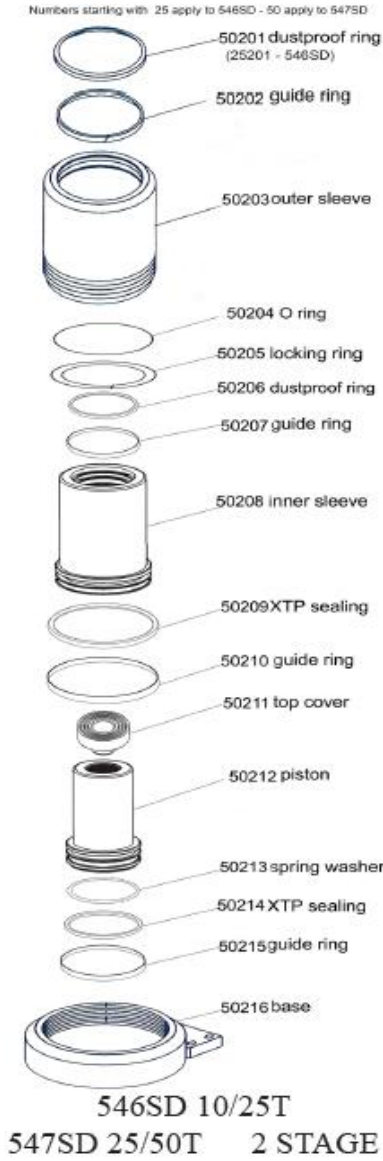

## MODEL 546SD 25/10 TON AXLE JACK

PART			KIT INCLUDES	
ORDER NUMBER	KIT DESCRIPTION	REF. #	DESCRIPTION	QTY
546SD-082	WHEEL ASSEMBLY	82	WHEEL ASSEMBLY	1
546SD-53	TIE IN	53	TIE IN	1
546SD-59	TIE IN	59	TIE IN	1
546SD-63	EXHAUST HOOD	63	EXHAUST HOOD	1
546SD-65	TIE IN	65	TIE IN	1
546SD-66	PROTECTION HOOD	66	PROTECTION HOOD	1
546SD-77	AIR HOSE KIT	77	AIR HOSE KIT	1
546SD-78	TIE IN	78	TIE IN	1
546SD-79	CHASIS HANDLE	79	CHASIS HANDLE	1
546SD-80	EXTENSION KIT	80	EXTENSION KIT	1
546SD-81	CHASIS HANDLE	81	CHASIS HANDLE	1
546SD-89	TIE IN	89	TIE IN	1
546SD-CYL	COMPLETE CYLINDER ASSEMBLY	85	COMPLETE CYLINDER ASSEMBLY	1
546SD-HS	HANDLE ASSEMBLY	83	HANDLE ASSEMBLY	1
546SD-PPA	PNEUMATIC PUMP ASSEMBLY	76	PNEUMATIC PUMP ASSEMBLY	1
546SD-PS	PISTON SET		PISTON SET	1
546SD-SK	SEAL KIT		SEAL KIT	1
546SD-SS	SWITCH SET		SWITCH SET	1

\*ONLY PARTS WITH PART ORDER NUMBER ARE AVAILABLE FOR SALE  
DO NOT COPY OR DISTRIBUTE THIS MATERIAL WITH OUT PERMISSION OF AFF, INC.

076 549SD-PPA PNEUMATIC PUMP ASSY

- 085 549SD-CYL
- 085 548SD-CYL
- 085 547SD-CYL
- 085 546SD-CYL

- COMPLETE CYL ASSY
- COMPLETE CYL ASSY
- COMPLETE CYL ASSY
- COMPLETE CYL ASSY

HS 549SD-HS

HANDLE ASSY 083,084,090,091

\*ONLY PARTS WITH PART ORDER NUMBER ARE AVAILABLE FOR SALE  
DO NOT COPY OR DISTRIBUTE THIS MATERIAL WITH OUT PERMISSION OF AFF, INC.