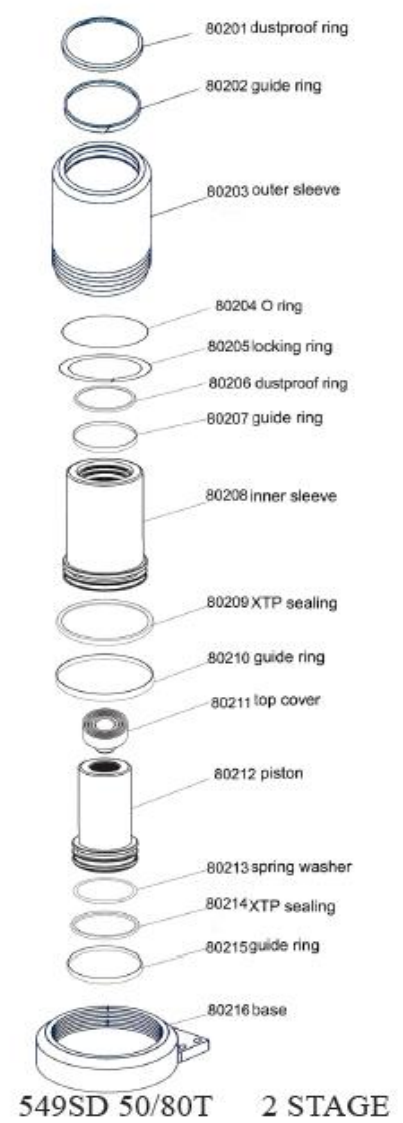

## MODEL 546SD 25/10 TON AXLE JACK

PART			KIT INCLUDES	
ORDER NUMBER	KIT DESCRIPTION	REF. #	DESCRIPTION	QTY
546SD-082	WHEEL ASSEMBLY	82	WHEEL ASSEMBLY	1
546SD-53	TIE IN	53	TIE IN	1
546SD-59	TIE IN	59	TIE IN	1
546SD-63	EXHAUST HOOD	63	EXHAUST HOOD	1
546SD-65	TIE IN	65	TIE IN	1
546SD-66	PROTECTION HOOD	66	PROTECTION HOOD	1
546SD-77	AIR HOSE KIT	77	AIR HOSE KIT	1
546SD-78	TIE IN	78	TIE IN	1
546SD-79	CHASIS HANDLE	79	CHASIS HANDLE	1
546SD-80	EXTENSION KIT	80	EXTENSION KIT	1
546SD-81	CHASIS HANDLE	81	CHASIS HANDLE	1
546SD-89	TIE IN	89	TIE IN	1
546SD-CYL	COMPLETE CYLINDER ASSEMBLY	85	COMPLETE CYLINDER ASSEMBLY	1
546SD-HS	HANDLE ASSEMBLY	83	HANDLE ASSEMBLY	1
546SD-PPA	PNEUMATIC PUMP ASSEMBLY	76	PNEUMATIC PUMP ASSEMBLY	1
546SD-PS	PISTON SET		PISTON SET	1
546SD-SK	SEAL KIT		SEAL KIT	1
546SD-SS	SWITCH SET		SWITCH SET	1

\*ONLY PARTS WITH PART ORDER NUMBER ARE AVAILABLE FOR SALE  
DO NOT COPY OR DISTRIBUTE THIS MATERIAL WITH OUT PERMISSION OF AFF, INC.

076 549SD-PPA PNEUMATIC PUMP ASSY

- 085 549SD-CYL
- 085 548SD-CYL
- 085 547SD-CYL
- 085 546SD-CYL

- COMPLETE CYL ASSY
- COMPLETE CYL ASSY
- COMPLETE CYL ASSY
- COMPLETE CYL ASSY

HS 549SD-HS

HANDLE ASSY 083,084,090,091

\*ONLY PARTS WITH PART ORDER NUMBER ARE AVAILABLE FOR SALE  
DO NOT COPY OR DISTRIBUTE THIS MATERIAL WITH OUT PERMISSION OF AFF, INC.