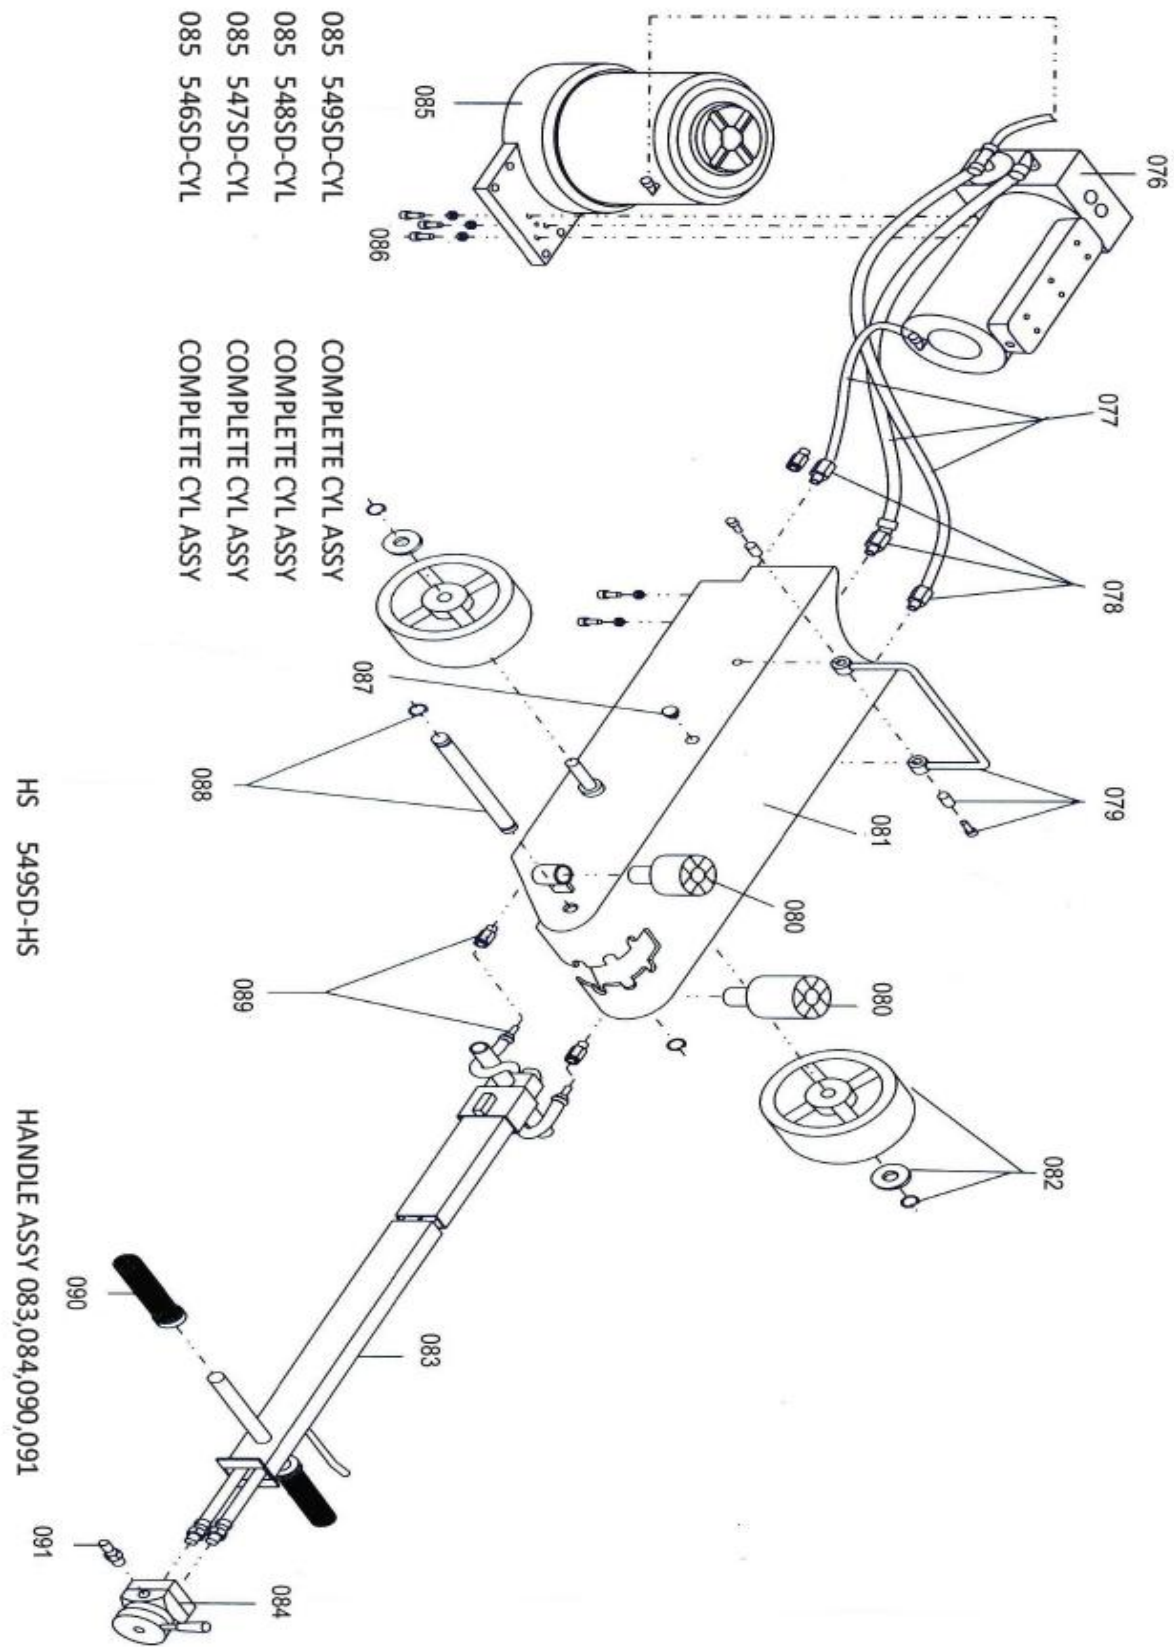

## MODEL 547SD 50/25 TON AXLE JACK

PART			KIT INCLUDES	
ORDER NUMBER	KIT DESCRIPTION	REF. #	DESCRIPTION	QTY
547SD-082	WHEEL ASSEMBLY	82	WHEEL ASSEMBLY	1
547SD-53	TIE IN	53	TIE IN	1
547SD-59	TIE IN	59	TIE IN	1
547SD-63	EXHAUST HOOD	63	EXHAUST HOOD	1
547SD-65	TIE IN	65	TIE IN	1
547SD-66	PROTECTION HOOD	66	PROTECTION HOOD	1
547SD-77	AIR HOSE KIT	77	AIR HOSE KIT	1
547SD-78	TIE IN	78	TIE IN	1
547SD-79	CHASIS HANDLE	79	CHASIS HANDLE	1
547SD-80	EXTENSION KIT	80	EXTENSION KIT	1
547SD-81	CHASIS HANDLE	81	CHASIS HANDLE	1
547SD-89	TIE IN	89	TIE IN	1
547SD-CYL	COMPLETE CYLINDER ASSEMBLY	85	COMPLETE CYLINDER ASSEMBLY	1
547SD-HS	HANDLE ASSEMBLY	83	HANDLE ASSEMBLY	1
547SDD-PPA	PNEUMATIC PUMP ASSEMBLY	76	PNEUMATIC PUMP ASSEMBLY	1
547SD-PS	PISTON SET		PISTON SET	1
547SD-SK	SEAL KIT		SEAL KIT	1
547SD-SS	SWITCH SET		SWITCH SET	1

\*ONLY PARTS WITH PART ORDER NUMBER ARE AVAILABLE FOR SALE  
DO NOT COPY OR DISTRIBUTE THIS MATERIAL WITH OUT PERMISSION OF AFF, INC.

076 549SD-PPA PNEUMATIC PUMP ASSY

\*ONLY PARTS WITH PART ORDER NUMBER ARE AVAILABLE FOR SALE  
 DO NOT COPY OR DISTRIBUTE THIS MATERIAL WITH OUT PERMISSION OF AFF, INC.