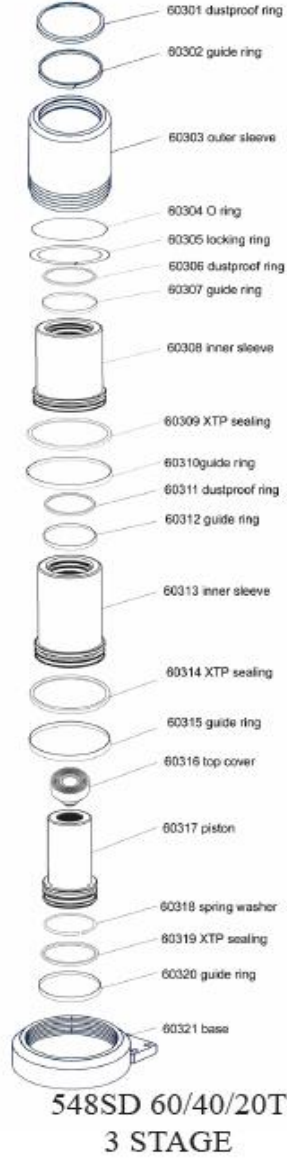

## MODEL 547SD 50/25 TON AXLE JACK

PART			KIT INCLUDES	
ORDER NUMBER	KIT DESCRIPTION	REF. #	DESCRIPTION	QTY
547SD-082	WHEEL ASSEMBLY	82	WHEEL ASSEMBLY	1
547SD-53	TIE IN	53	TIE IN	1
547SD-59	TIE IN	59	TIE IN	1
547SD-63	EXHAUST HOOD	63	EXHAUST HOOD	1
547SD-65	TIE IN	65	TIE IN	1
547SD-66	PROTECTION HOOD	66	PROTECTION HOOD	1
547SD-77	AIR HOSE KIT	77	AIR HOSE KIT	1
547SD-78	TIE IN	78	TIE IN	1
547SD-79	CHASIS HANDLE	79	CHASIS HANDLE	1
547SD-80	EXTENSION KIT	80	EXTENSION KIT	1
547SD-81	CHASIS HANDLE	81	CHASIS HANDLE	1
547SD-89	TIE IN	89	TIE IN	1
547SD-CYL	COMPLETE CYLINDER ASSEMBLY	85	COMPLETE CYLINDER ASSEMBLY	1
547SD-HS	HANDLE ASSEMBLY	83	HANDLE ASSEMBLY	1
547SDD-PPA	PNEUMATIC PUMP ASSEMBLY	76	PNEUMATIC PUMP ASSEMBLY	1
547SD-PS	PISTON SET		PISTON SET	1
547SD-SK	SEAL KIT		SEAL KIT	1
547SD-SS	SWITCH SET		SWITCH SET	1

\*ONLY PARTS WITH PART ORDER NUMBER ARE AVAILABLE FOR SALE  
DO NOT COPY OR DISTRIBUTE THIS MATERIAL WITH OUT PERMISSION OF AFF, INC.

076 549SD-PPA PNEUMATIC PUMP ASSY

\*ONLY PARTS WITH PART ORDER NUMBER ARE AVAILABLE FOR SALE  
 DO NOT COPY OR DISTRIBUTE THIS MATERIAL WITH OUT PERMISSION OF AFF, INC.