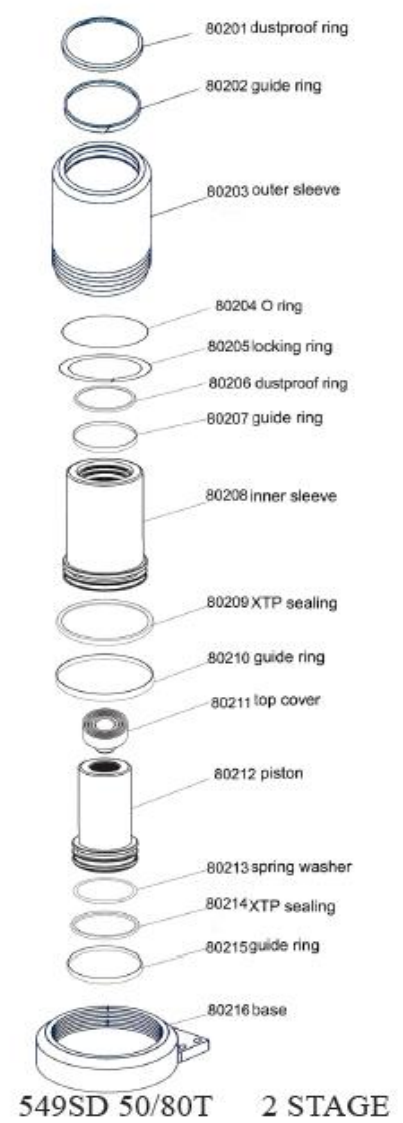

## MODEL 547SD 50/25 TON AXLE JACK

PART			KIT INCLUDES	
ORDER NUMBER	KIT DESCRIPTION	REF. #	DESCRIPTION	QTY
547SD-082	WHEEL ASSEMBLY	82	WHEEL ASSEMBLY	1
547SD-53	TIE IN	53	TIE IN	1
547SD-59	TIE IN	59	TIE IN	1
547SD-63	EXHAUST HOOD	63	EXHAUST HOOD	1
547SD-65	TIE IN	65	TIE IN	1
547SD-66	PROTECTION HOOD	66	PROTECTION HOOD	1
547SD-77	AIR HOSE KIT	77	AIR HOSE KIT	1
547SD-78	TIE IN	78	TIE IN	1
547SD-79	CHASIS HANDLE	79	CHASIS HANDLE	1
547SD-80	EXTENSION KIT	80	EXTENSION KIT	1
547SD-81	CHASIS HANDLE	81	CHASIS HANDLE	1
547SD-89	TIE IN	89	TIE IN	1
547SD-CYL	COMPLETE CYLINDER ASSEMBLY	85	COMPLETE CYLINDER ASSEMBLY	1
547SD-HS	HANDLE ASSEMBLY	83	HANDLE ASSEMBLY	1
547SDD-PPA	PNEUMATIC PUMP ASSEMBLY	76	PNEUMATIC PUMP ASSEMBLY	1
547SD-PS	PISTON SET		PISTON SET	1
547SD-SK	SEAL KIT		SEAL KIT	1
547SD-SS	SWITCH SET		SWITCH SET	1

\*ONLY PARTS WITH PART ORDER NUMBER ARE AVAILABLE FOR SALE  
DO NOT COPY OR DISTRIBUTE THIS MATERIAL WITH OUT PERMISSION OF AFF, INC.

076 549SD-PPA PNEUMATIC PUMP ASSY

\*ONLY PARTS WITH PART ORDER NUMBER ARE AVAILABLE FOR SALE  
 DO NOT COPY OR DISTRIBUTE THIS MATERIAL WITH OUT PERMISSION OF AFF, INC.