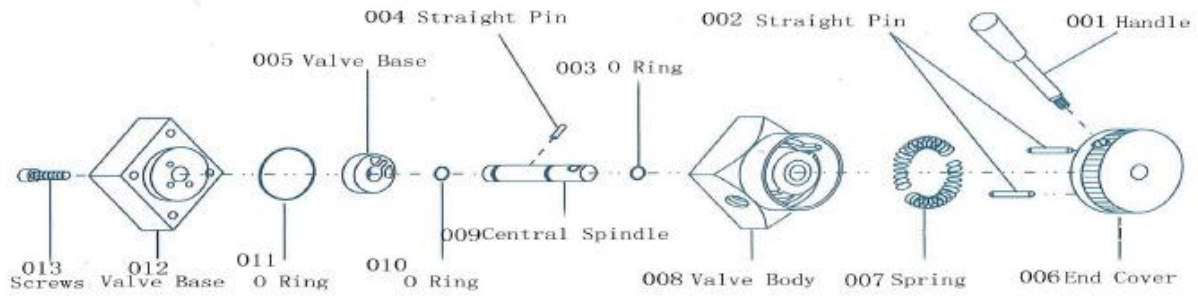

## MODEL 547SD 50/25 TON AXLE JACK

PART			KIT INCLUDES	
ORDER NUMBER	KIT DESCRIPTION	REF. #	DESCRIPTION	QTY
547SD-082	WHEEL ASSEMBLY	82	WHEEL ASSEMBLY	1
547SD-53	TIE IN	53	TIE IN	1
547SD-59	TIE IN	59	TIE IN	1
547SD-63	EXHAUST HOOD	63	EXHAUST HOOD	1
547SD-65	TIE IN	65	TIE IN	1
547SD-66	PROTECTION HOOD	66	PROTECTION HOOD	1
547SD-77	AIR HOSE KIT	77	AIR HOSE KIT	1
547SD-78	TIE IN	78	TIE IN	1
547SD-79	CHASIS HANDLE	79	CHASIS HANDLE	1
547SD-80	EXTENSION KIT	80	EXTENSION KIT	1
547SD-81	CHASIS HANDLE	81	CHASIS HANDLE	1
547SD-89	TIE IN	89	TIE IN	1
547SD-CYL	COMPLETE CYLINDER ASSEMBLY	85	COMPLETE CYLINDER ASSEMBLY	1
547SD-HS	HANDLE ASSEMBLY	83	HANDLE ASSEMBLY	1
547SDD-PPA	PNEUMATIC PUMP ASSEMBLY	76	PNEUMATIC PUMP ASSEMBLY	1
547SD-PS	PISTON SET		PISTON SET	1
547SD-SK	SEAL KIT		SEAL KIT	1
547SD-SS	SWITCH SET		SWITCH SET	1

\*ONLY PARTS WITH PART ORDER NUMBER ARE AVAILABLE FOR SALE  
DO NOT COPY OR DISTRIBUTE THIS MATERIAL WITH OUT PERMISSION OF AFF, INC.

076 549SD-PPA PNEUMATIC PUMP ASSY

\*ONLY PARTS WITH PART ORDER NUMBER ARE AVAILABLE FOR SALE  
 DO NOT COPY OR DISTRIBUTE THIS MATERIAL WITH OUT PERMISSION OF AFF, INC.