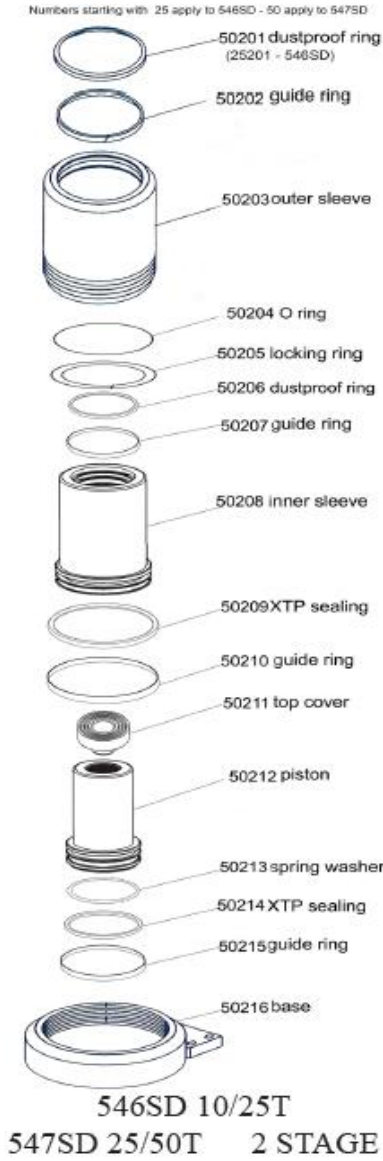

## MODEL 547SD 50/25 TON AXLE JACK

PART			KIT INCLUDES	
ORDER NUMBER	KIT DESCRIPTION	REF. #	DESCRIPTION	QTY
547SD-082	WHEEL ASSEMBLY	82	WHEEL ASSEMBLY	1
547SD-53	TIE IN	53	TIE IN	1
547SD-59	TIE IN	59	TIE IN	1
547SD-63	EXHAUST HOOD	63	EXHAUST HOOD	1
547SD-65	TIE IN	65	TIE IN	1
547SD-66	PROTECTION HOOD	66	PROTECTION HOOD	1
547SD-77	AIR HOSE KIT	77	AIR HOSE KIT	1
547SD-78	TIE IN	78	TIE IN	1
547SD-79	CHASIS HANDLE	79	CHASIS HANDLE	1
547SD-80	EXTENSION KIT	80	EXTENSION KIT	1
547SD-81	CHASIS HANDLE	81	CHASIS HANDLE	1
547SD-89	TIE IN	89	TIE IN	1
547SD-CYL	COMPLETE CYLINDER ASSEMBLY	85	COMPLETE CYLINDER ASSEMBLY	1
547SD-HS	HANDLE ASSEMBLY	83	HANDLE ASSEMBLY	1
547SDD-PPA	PNEUMATIC PUMP ASSEMBLY	76	PNEUMATIC PUMP ASSEMBLY	1
547SD-PS	PISTON SET		PISTON SET	1
547SD-SK	SEAL KIT		SEAL KIT	1
547SD-SS	SWITCH SET		SWITCH SET	1

\*ONLY PARTS WITH PART ORDER NUMBER ARE AVAILABLE FOR SALE  
DO NOT COPY OR DISTRIBUTE THIS MATERIAL WITH OUT PERMISSION OF AFF, INC.

076 549SD-PPA PNEUMATIC PUMP ASSY

\*ONLY PARTS WITH PART ORDER NUMBER ARE AVAILABLE FOR SALE  
 DO NOT COPY OR DISTRIBUTE THIS MATERIAL WITH OUT PERMISSION OF AFF, INC.

\*ONLY PARTS WITH PART ORDER NUMBER ARE AVAILABLE FOR SALE  
 DO NOT COPY OR DISTRIBUTE THIS MATERIAL WITH OUT PERMISSION OF AFF, INC.

\*ONLY PARTS WITH PART ORDER NUMBER ARE AVAILABLE FOR SALE  
DO NOT COPY OR DISTRIBUTE THIS MATERIAL WITH OUT PERMISSION OF AFF, INC.