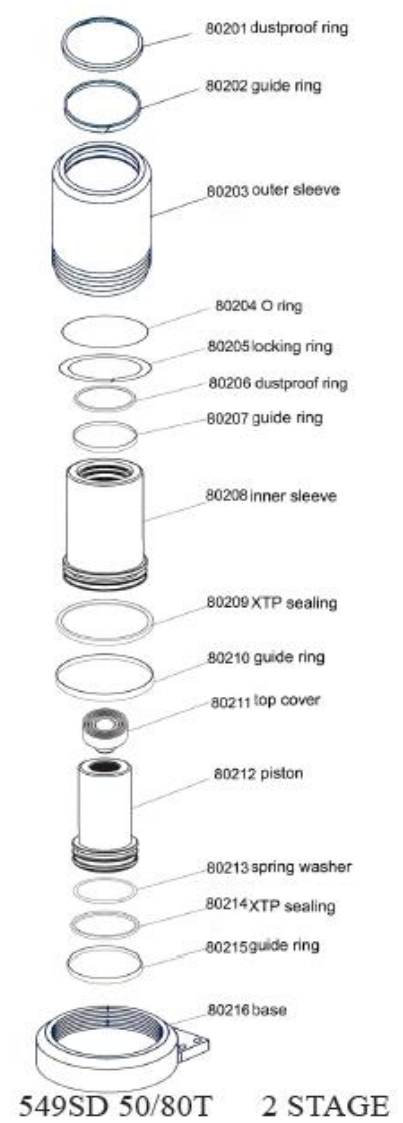

MODEL 548SD 60/40/20 TON AXLE JACK

PART			KIT INCLUDES	
ORDER NUMBER	KIT DESCRIPTION	REF. #	DESCRIPTION	QTY
548SD-082	WHEEL ASSEMBLY	82	WHEEL ASSEMBLY	1
548SD-53	TIE IN	53	TIE IN	1
548SD-59	TIE IN	59	TIE IN	1
548SD-63	EXHAUST HOOD	63	EXHAUST HOOD	1
548SD-65	TIE IN	65	TIE IN	1
548SD-66	PROTECTION HOOD	66	PROTECTION HOOD	1
548SD-77	AIR HOSE KIT	77	AIR HOSE KIT	1
548SD-78	TIE IN	78	TIE IN	1
548SD-79	CHASIS HANDLE	79	CHASIS HANDLE	1
548SD-80	EXTENSION KIT	80	EXTENSION KIT	1
548SD-81	CHASIS HANDLE	81	CHASIS HANDLE	1
548SD-89	TIE IN	89	TIE IN	1
548SD-CYL	COMPLETE CYLINDER ASSEMBLY	85	COMPLETE CYLINDER ASSEMBLY	1
548SD-HS	HANDLE ASSEMBLY	83	HANDLE ASSEMBLY	1
548SD-PPA	PNEUMATIC PUMP ASSEMBLY	76	PNEUMATIC PUMP ASSEMBLY	1
548SD-PS	PISTON SET		PISTON SET	1
548SD-SK	SEAL KIT		SEAL KIT	1
548SD-SS	SWITCH SET		SWITCH SET	1

*ONLY PARTS WITH PART ORDER NUMBER ARE AVAILABLE FOR SALE
DO NOT COPY OR DISTRIBUTE THIS MATERIAL WITH OUT PERMISSION OF AFF, INC.

076 549SD-PPA PNEUMATIC PUMP ASSY

*ONLY PARTS WITH PART ORDER NUMBER ARE AVAILABLE FOR SALE
 DO NOT COPY OR DISTRIBUTE THIS MATERIAL WITH OUT PERMISSION OF AFF, INC.