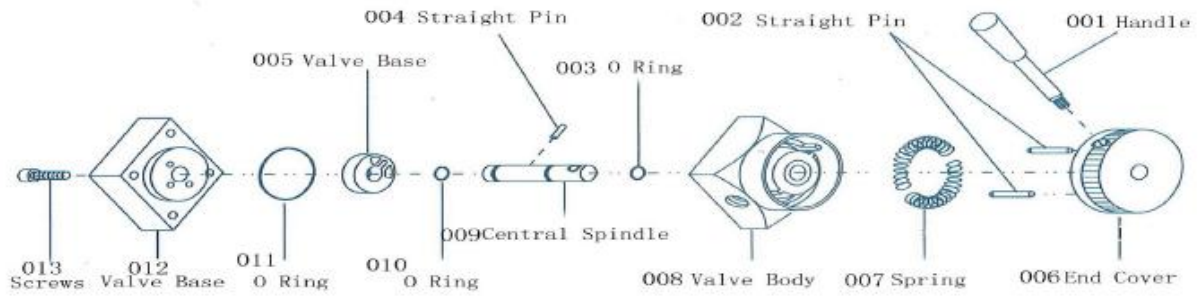

MODEL 548SD 60/40/20 TON AXLE JACK

PART			KIT INCLUDES	
ORDER NUMBER	KIT DESCRIPTION	REF. #	DESCRIPTION	QTY
548SD-082	WHEEL ASSEMBLY	82	WHEEL ASSEMBLY	1
548SD-53	TIE IN	53	TIE IN	1
548SD-59	TIE IN	59	TIE IN	1
548SD-63	EXHAUST HOOD	63	EXHAUST HOOD	1
548SD-65	TIE IN	65	TIE IN	1
548SD-66	PROTECTION HOOD	66	PROTECTION HOOD	1
548SD-77	AIR HOSE KIT	77	AIR HOSE KIT	1
548SD-78	TIE IN	78	TIE IN	1
548SD-79	CHASIS HANDLE	79	CHASIS HANDLE	1
548SD-80	EXTENSION KIT	80	EXTENSION KIT	1
548SD-81	CHASIS HANDLE	81	CHASIS HANDLE	1
548SD-89	TIE IN	89	TIE IN	1
548SD-CYL	COMPLETE CYLINDER ASSEMBLY	85	COMPLETE CYLINDER ASSEMBLY	1
548SD-HS	HANDLE ASSEMBLY	83	HANDLE ASSEMBLY	1
548SD-PPA	PNEUMATIC PUMP ASSEMBLY	76	PNEUMATIC PUMP ASSEMBLY	1
548SD-PS	PISTON SET		PISTON SET	1
548SD-SK	SEAL KIT		SEAL KIT	1
548SD-SS	SWITCH SET		SWITCH SET	1

*ONLY PARTS WITH PART ORDER NUMBER ARE AVAILABLE FOR SALE
DO NOT COPY OR DISTRIBUTE THIS MATERIAL WITH OUT PERMISSION OF AFF, INC.

076 549SD-PPA PNEUMATIC PUMP ASSY

*ONLY PARTS WITH PART ORDER NUMBER ARE AVAILABLE FOR SALE
 DO NOT COPY OR DISTRIBUTE THIS MATERIAL WITH OUT PERMISSION OF AFF, INC.