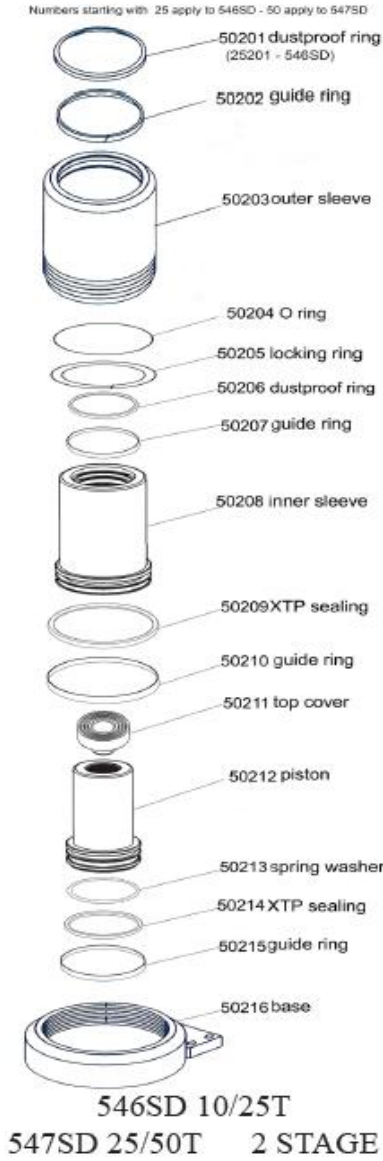

MODEL 548SD 60/40/20 TON AXLE JACK

PART			KIT INCLUDES	
ORDER NUMBER	KIT DESCRIPTION	REF. #	DESCRIPTION	QTY
548SD-082	WHEEL ASSEMBLY	82	WHEEL ASSEMBLY	1
548SD-53	TIE IN	53	TIE IN	1
548SD-59	TIE IN	59	TIE IN	1
548SD-63	EXHAUST HOOD	63	EXHAUST HOOD	1
548SD-65	TIE IN	65	TIE IN	1
548SD-66	PROTECTION HOOD	66	PROTECTION HOOD	1
548SD-77	AIR HOSE KIT	77	AIR HOSE KIT	1
548SD-78	TIE IN	78	TIE IN	1
548SD-79	CHASIS HANDLE	79	CHASIS HANDLE	1
548SD-80	EXTENSION KIT	80	EXTENSION KIT	1
548SD-81	CHASIS HANDLE	81	CHASIS HANDLE	1
548SD-89	TIE IN	89	TIE IN	1
548SD-CYL	COMPLETE CYLINDER ASSEMBLY	85	COMPLETE CYLINDER ASSEMBLY	1
548SD-HS	HANDLE ASSEMBLY	83	HANDLE ASSEMBLY	1
548SD-PPA	PNEUMATIC PUMP ASSEMBLY	76	PNEUMATIC PUMP ASSEMBLY	1
548SD-PS	PISTON SET		PISTON SET	1
548SD-SK	SEAL KIT		SEAL KIT	1
548SD-SS	SWITCH SET		SWITCH SET	1

*ONLY PARTS WITH PART ORDER NUMBER ARE AVAILABLE FOR SALE
DO NOT COPY OR DISTRIBUTE THIS MATERIAL WITH OUT PERMISSION OF AFF, INC.

076 549SD-PPA PNEUMATIC PUMP ASSY

*ONLY PARTS WITH PART ORDER NUMBER ARE AVAILABLE FOR SALE
 DO NOT COPY OR DISTRIBUTE THIS MATERIAL WITH OUT PERMISSION OF AFF, INC.