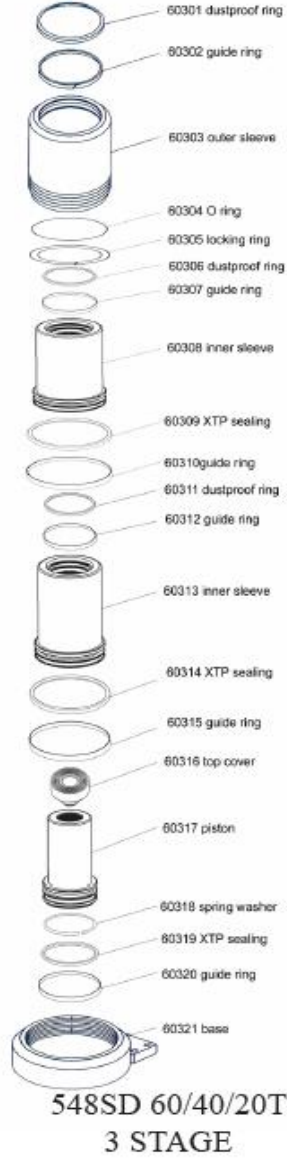

MODEL 548SD 60/40/20 TON AXLE JACK

PART			KIT INCLUDES	
ORDER NUMBER	KIT DESCRIPTION	REF. #	DESCRIPTION	QTY
548SD-082	WHEEL ASSEMBLY	82	WHEEL ASSEMBLY	1
548SD-53	TIE IN	53	TIE IN	1
548SD-59	TIE IN	59	TIE IN	1
548SD-63	EXHAUST HOOD	63	EXHAUST HOOD	1
548SD-65	TIE IN	65	TIE IN	1
548SD-66	PROTECTION HOOD	66	PROTECTION HOOD	1
548SD-77	AIR HOSE KIT	77	AIR HOSE KIT	1
548SD-78	TIE IN	78	TIE IN	1
548SD-79	CHASIS HANDLE	79	CHASIS HANDLE	1
548SD-80	EXTENSION KIT	80	EXTENSION KIT	1
548SD-81	CHASIS HANDLE	81	CHASIS HANDLE	1
548SD-89	TIE IN	89	TIE IN	1
548SD-CYL	COMPLETE CYLINDER ASSEMBLY	85	COMPLETE CYLINDER ASSEMBLY	1
548SD-HS	HANDLE ASSEMBLY	83	HANDLE ASSEMBLY	1
548SD-PPA	PNEUMATIC PUMP ASSEMBLY	76	PNEUMATIC PUMP ASSEMBLY	1
548SD-PS	PISTON SET		PISTON SET	1
548SD-SK	SEAL KIT		SEAL KIT	1
548SD-SS	SWITCH SET		SWITCH SET	1

*ONLY PARTS WITH PART ORDER NUMBER ARE AVAILABLE FOR SALE
DO NOT COPY OR DISTRIBUTE THIS MATERIAL WITH OUT PERMISSION OF AFF, INC.

076 549SD-PPA PNEUMATIC PUMP ASSY

*ONLY PARTS WITH PART ORDER NUMBER ARE AVAILABLE FOR SALE
 DO NOT COPY OR DISTRIBUTE THIS MATERIAL WITH OUT PERMISSION OF AFF, INC.