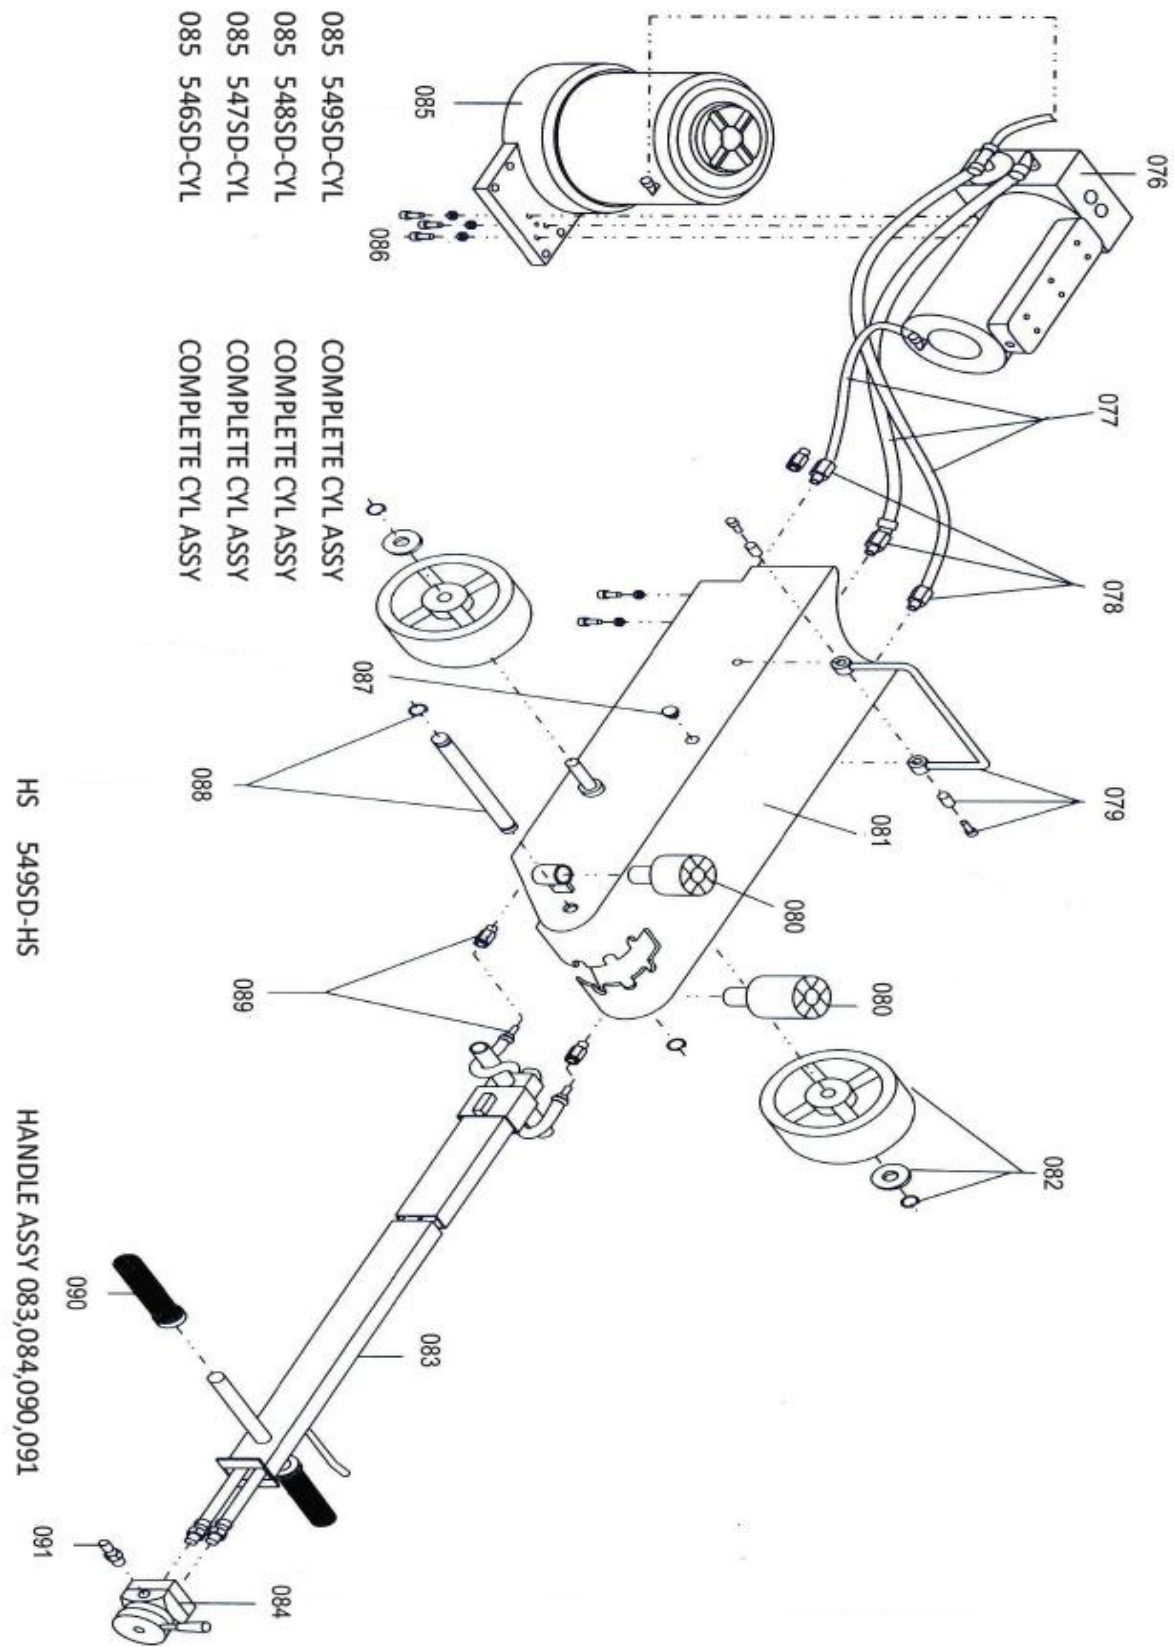

MODEL 548SD 60/40/20 TON AXLE JACK

PART			KIT INCLUDES	
ORDER NUMBER	KIT DESCRIPTION	REF. #	DESCRIPTION	QTY
548SD-082	WHEEL ASSEMBLY	82	WHEEL ASSEMBLY	1
548SD-53	TIE IN	53	TIE IN	1
548SD-59	TIE IN	59	TIE IN	1
548SD-63	EXHAUST HOOD	63	EXHAUST HOOD	1
548SD-65	TIE IN	65	TIE IN	1
548SD-66	PROTECTION HOOD	66	PROTECTION HOOD	1
548SD-77	AIR HOSE KIT	77	AIR HOSE KIT	1
548SD-78	TIE IN	78	TIE IN	1
548SD-79	CHASIS HANDLE	79	CHASIS HANDLE	1
548SD-80	EXTENSION KIT	80	EXTENSION KIT	1
548SD-81	CHASIS HANDLE	81	CHASIS HANDLE	1
548SD-89	TIE IN	89	TIE IN	1
548SD-CYL	COMPLETE CYLINDER ASSEMBLY	85	COMPLETE CYLINDER ASSEMBLY	1
548SD-HS	HANDLE ASSEMBLY	83	HANDLE ASSEMBLY	1
548SD-PPA	PNEUMATIC PUMP ASSEMBLY	76	PNEUMATIC PUMP ASSEMBLY	1
548SD-PS	PISTON SET		PISTON SET	1
548SD-SK	SEAL KIT		SEAL KIT	1
548SD-SS	SWITCH SET		SWITCH SET	1

*ONLY PARTS WITH PART ORDER NUMBER ARE AVAILABLE FOR SALE
DO NOT COPY OR DISTRIBUTE THIS MATERIAL WITH OUT PERMISSION OF AFF, INC.

076 549SD-PPA PNEUMATIC PUMP ASSY

*ONLY PARTS WITH PART ORDER NUMBER ARE AVAILABLE FOR SALE
 DO NOT COPY OR DISTRIBUTE THIS MATERIAL WITH OUT PERMISSION OF AFF, INC.