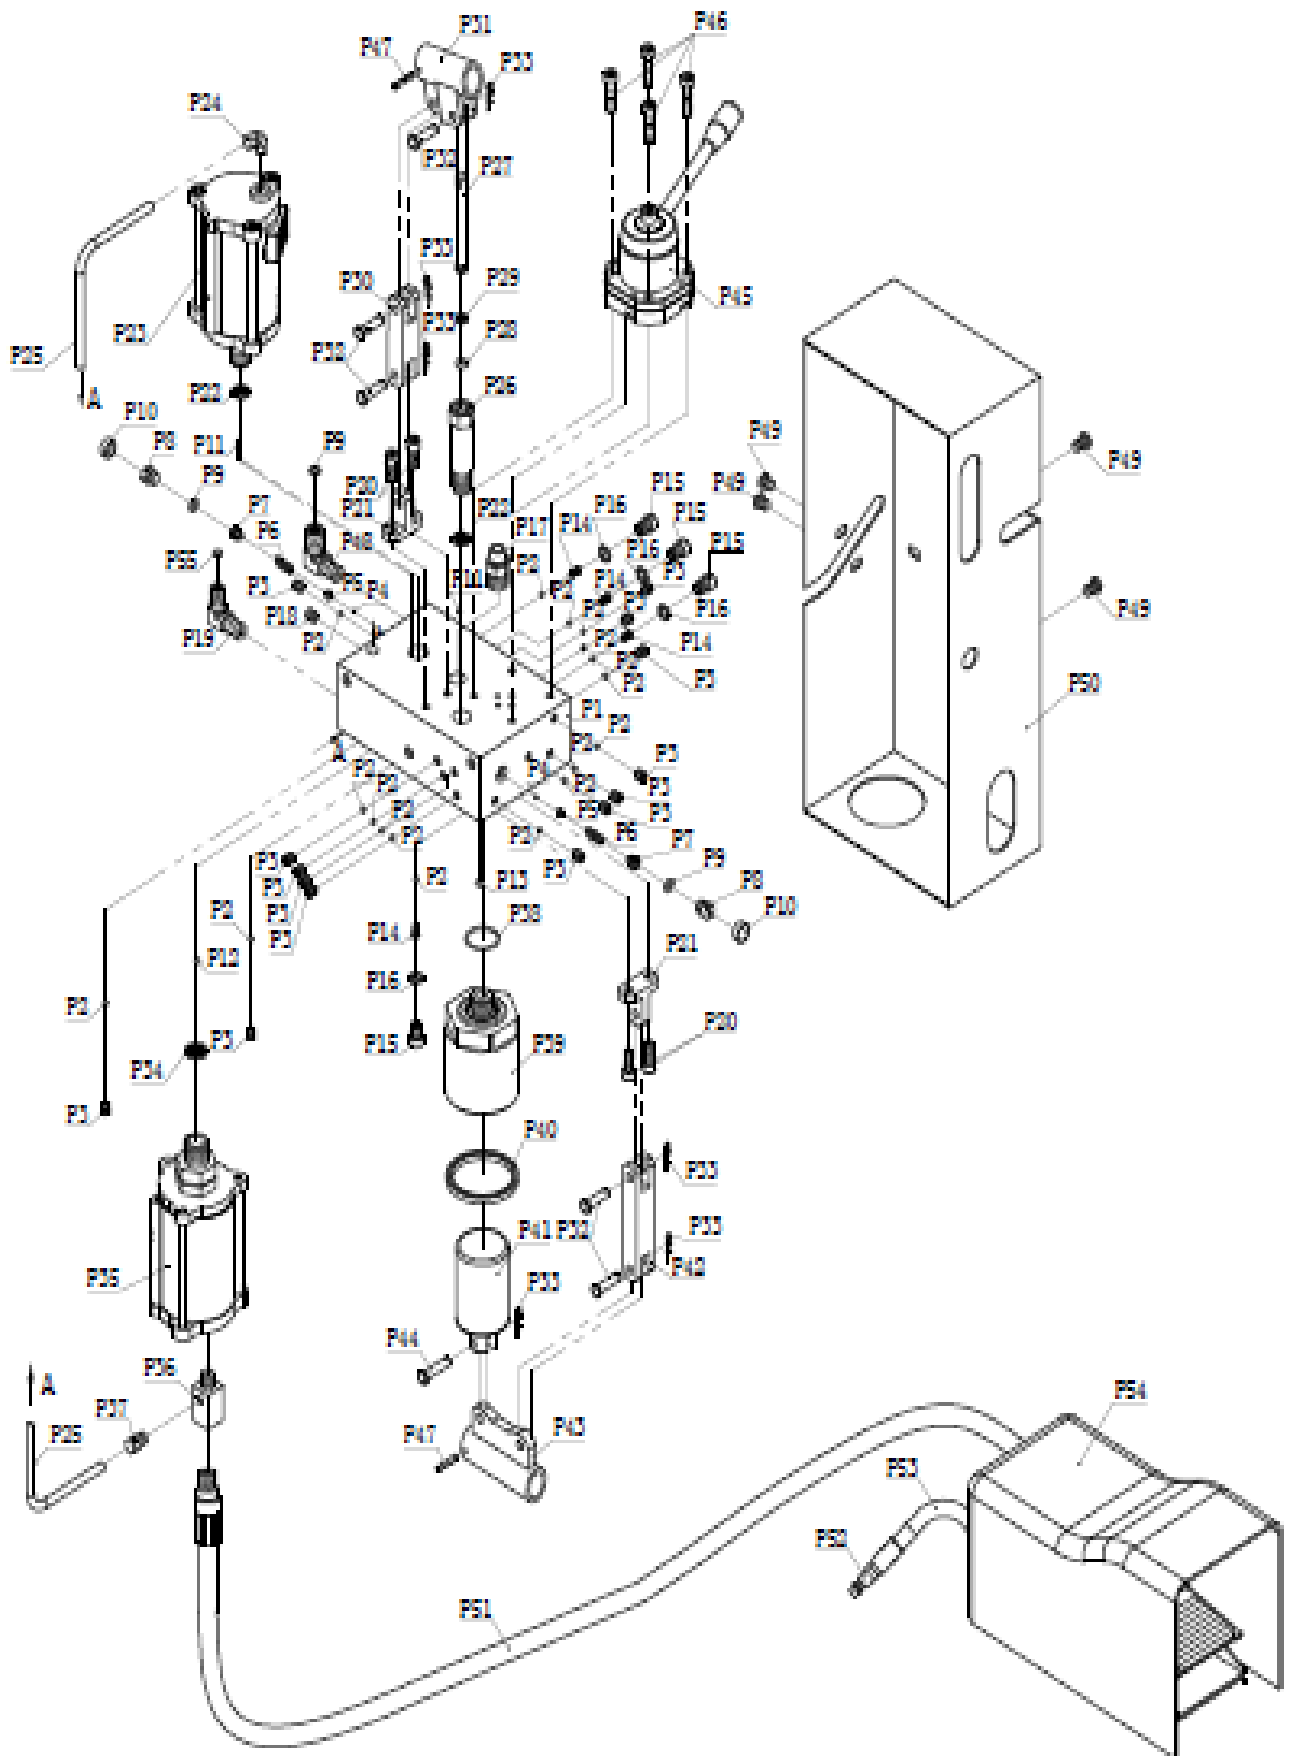

*ONLY PARTS WITH PART ORDER NUMBER ARE AVAILABLE FOR SALE
DO NOT COPY OR DISTRIBUTE THIS MATERIAL WITH OUT PERMISSION OF AFF, INC.