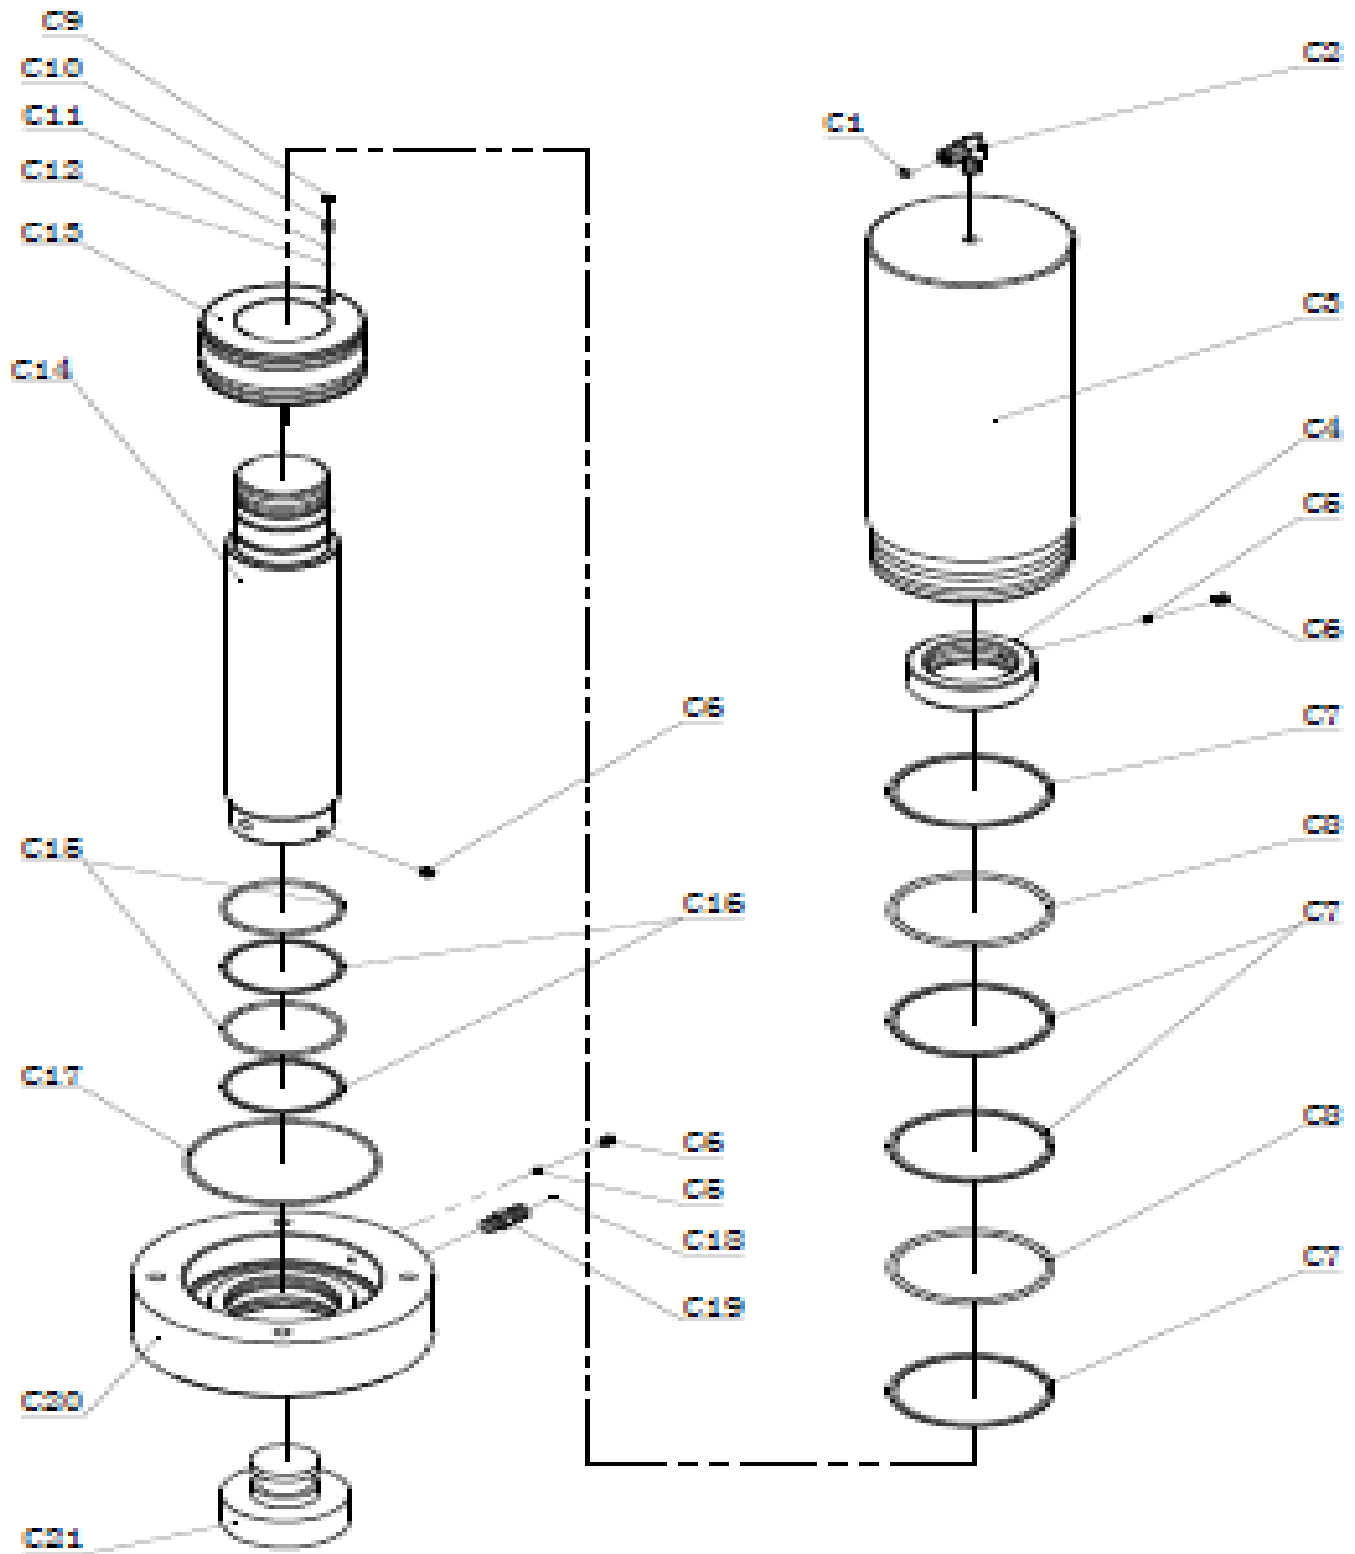

*ONLY PARTS WITH PART ORDER NUMBER ARE AVAILABLE FOR SALE
DO NOT COPY OR DISTRIBUTE THIS MATERIAL WITH OUT PERMISSION OF AFF, INC.