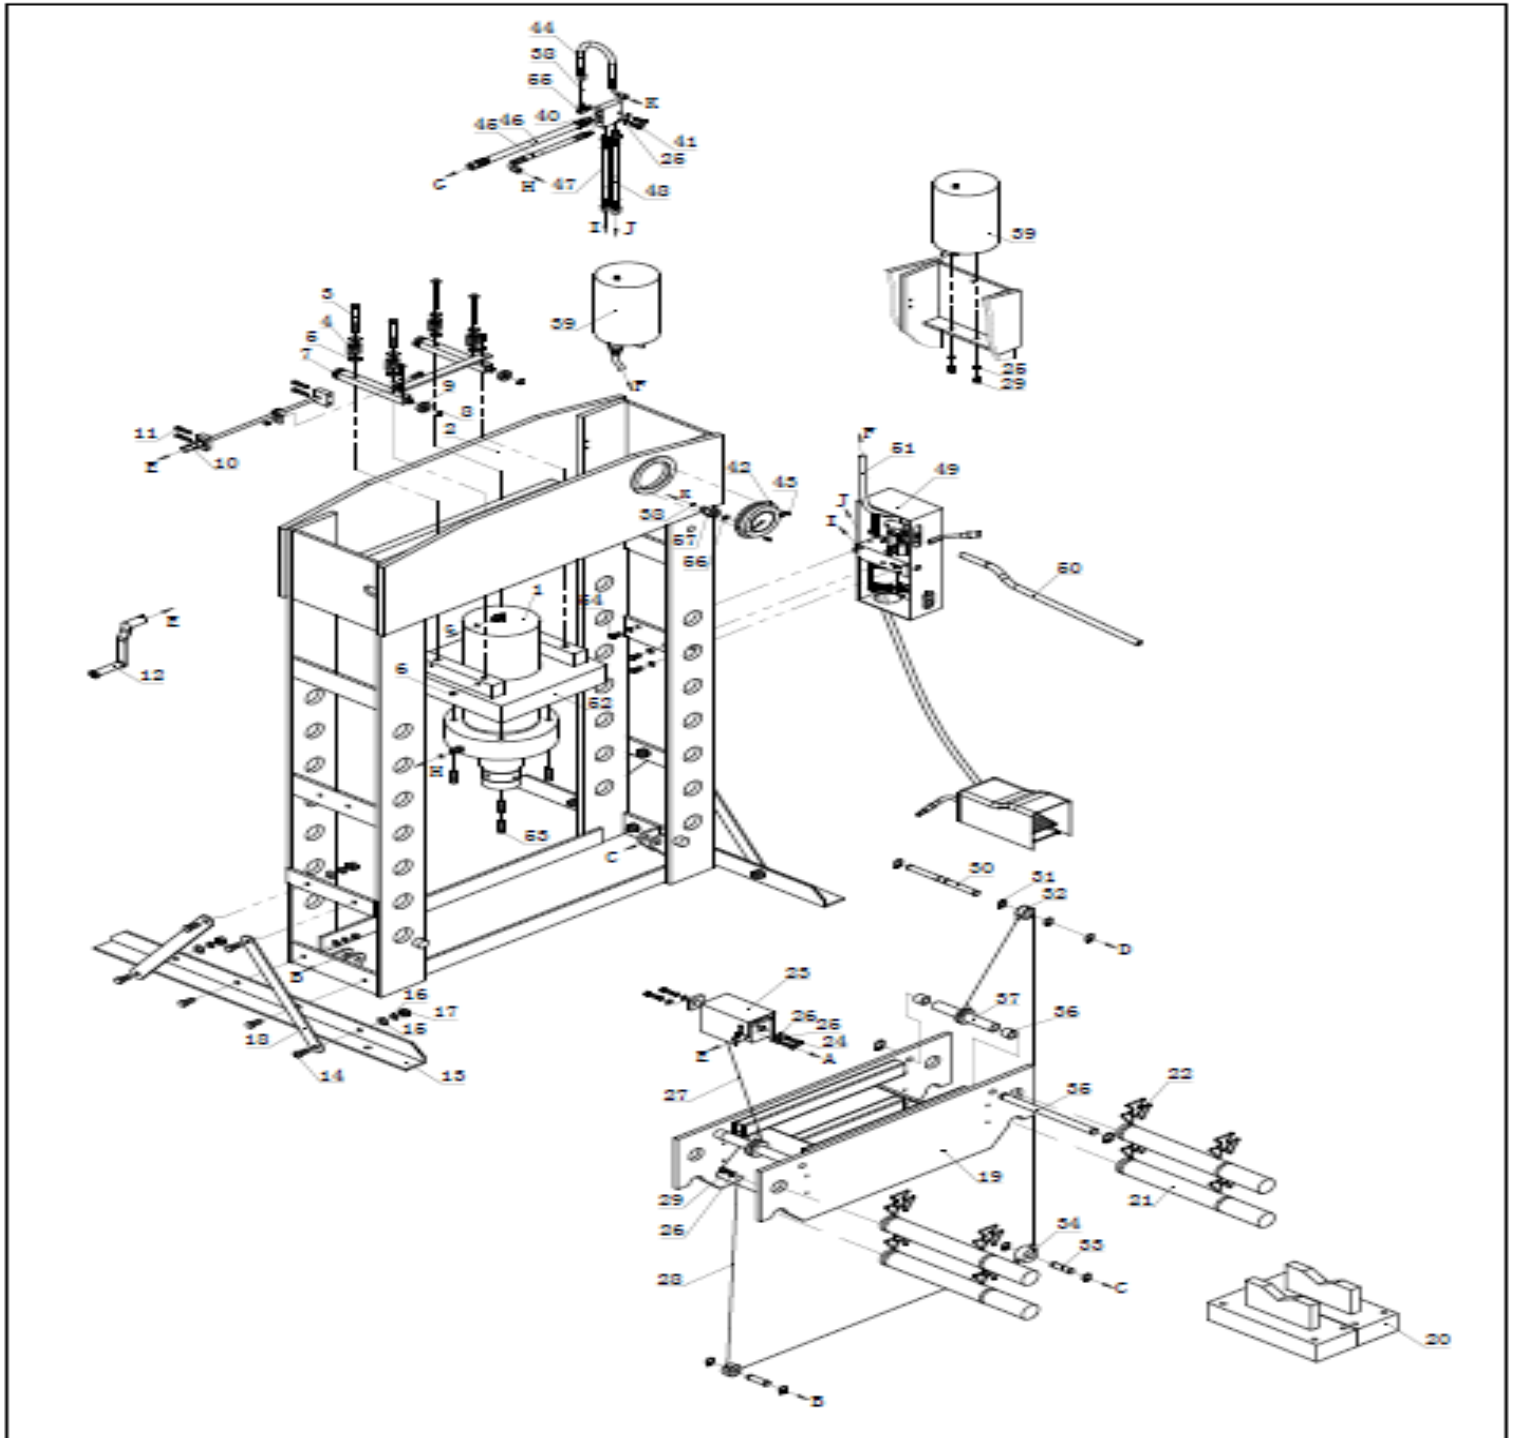

PART			KIT INCLUDES	
ORDER NUMBER	KIT DESCRIPTION	REF. #	DESCRIPTION	QTY
859SDHDK	HARDWARE KIT		COMPLETE HARDWARE KIT	1
859SDHRK	HYDRAULIC REPAIR KIT		HYDRAULIC REPAIR KIT	1
859SDPURK	POWER UNIT REPAIR KIT		POWER UNIT REPAIR KIT	1
859SDAAK	ADAPTER ACCESSORY KIT		ADAPTER ACCESSORY KIT	1
859SDMG	MESH GUARD		MEASH GUARD	1

*ONLY PARTS WITH PART ORDER NUMBER ARE AVAILABLE FOR SALE
DO NOT COPY OR DISTRIBUTE THIS MATERIAL WITH OUT PERMISSION OF AFF, INC.