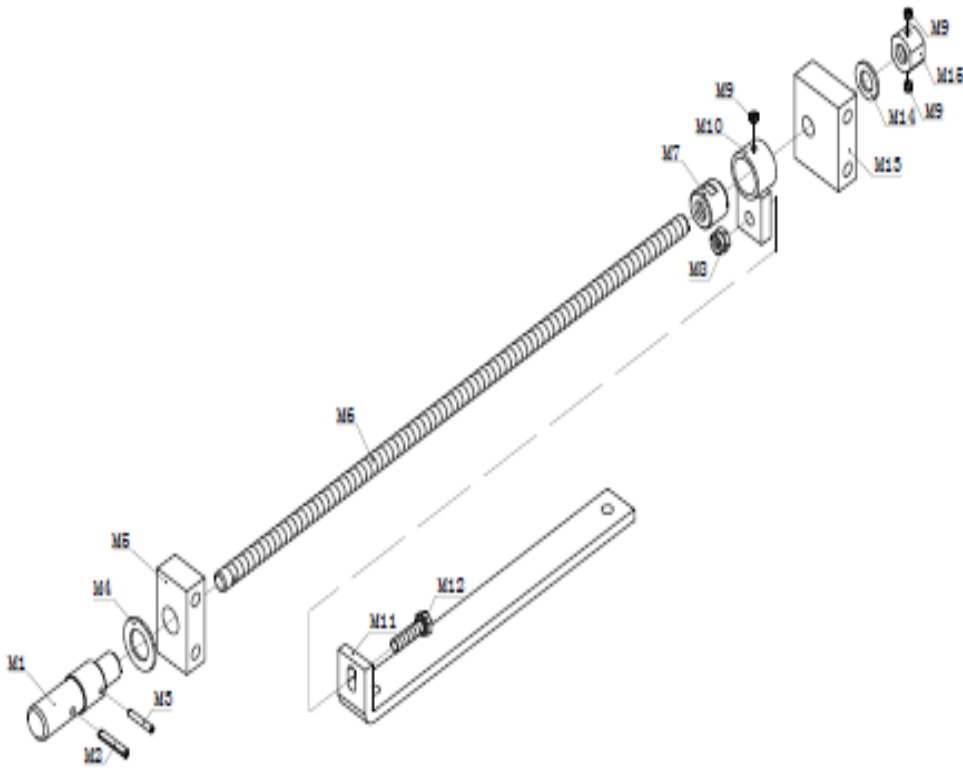

*ONLY PARTS WITH PART ORDER NUMBER ARE AVAILABLE FOR SALE
DO NOT COPY OR DISTRIBUTE THIS MATERIAL WITH OUT PERMISSION OF AFF, INC.