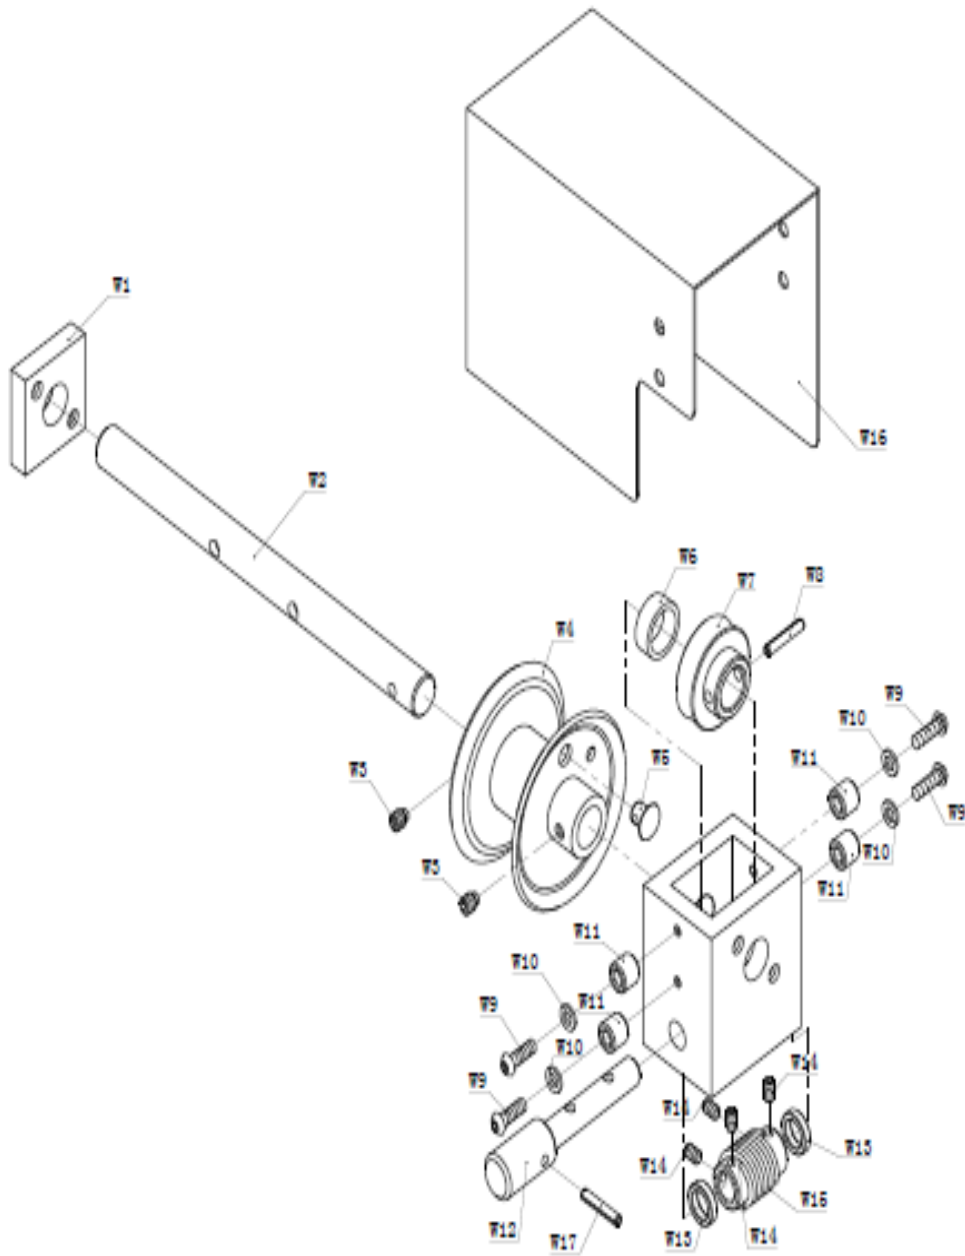

*ONLY PARTS WITH PART ORDER NUMBER ARE AVAILABLE FOR SALE
DO NOT COPY OR DISTRIBUTE THIS MATERIAL WITH OUT PERMISSION OF AFF, INC.