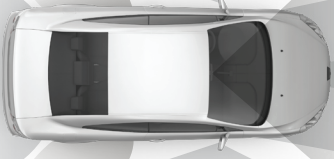

# ADAS STANDARD FRAME ALL SYSTEMS PACKAGES

**BOTH INCLUDE  
LDW 2.0  
PACKAGE**

**- INCLUDES -  
AUTEL MAXIAXIS  
MS909  
WITH MAXIFLASH VCI**

**ADAS ALL SYSTEMS 2.0** PART NO: AS20  
THE ULTIMATE FOR CALIBRATION CAPABILITIES  
ADAS SOFTWARE UPGRADE INCLUDED (SEE BACK FOR DETAILS)