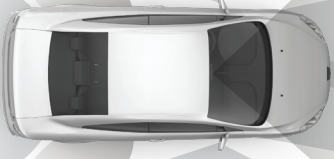

ADAS STANDARD FRAME ALL SYSTEMS PACKAGES

**BOTH INCLUDE
LDW 2.0
PACKAGE**