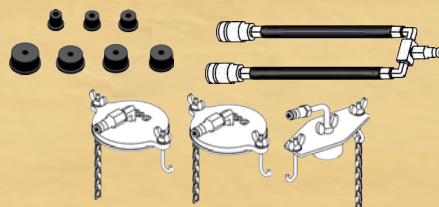

Branick®

G300

Pressure Brake Bleeder

**Adapters to fit the
challenging variety of
situations you encounter.**

Bleeder Adapters

G310
GM dual bleeding
attachment and
bypass adapter kit
Includes (1) 39GC,
(1) 20

G304
Foreign car adapter set
Includes (1) 20, (2) 29G,
(1) 22A, (1) 35G

22A
7 Piece
expanding
adapter set

20
Dual bleeding
attachment

45G9
4 1/8" Diameter
adapter

41G9
3.5" x 6.5" adapter

29G
3 1/4" Diameter
adapter

42G
4" x 8" adapter

26G
Ford ABS adapter

35G
Universal adapter
Used with 22A
adapter set

39GC
GM bypass
adapter used with
dual bleeding
attachment 20

47G
Chrysler adapter
set used with
dual bleeding
attachment 20