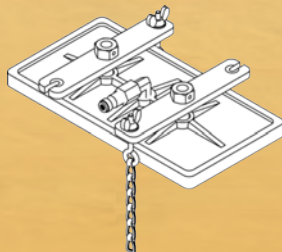

Branick®

G300

Pressure Brake Bleeder

**Adapters to fit the
challenging variety of
situations you encounter.**

Bleeder Adapters

G310
GM dual bleeding
attachment and
bypass adapter kit
Includes (1) 39GC,
(1) 20

G304
Foreign car adapter set
Includes (1) 20, (2) 29G,
(1) 22A, (1) 35G

22A
7 Piece
expanding
adapter set

20
Dual bleeding
attachment

45G9
4 1/8" Diameter
adapter

41G9
3.5" x 6.5" adapter

29G
3 1/4" Diameter
adapter

42G
4" x 8" adapter

26G
Ford ABS adapter

35G
Universal adapter
Used with 22A
adapter set

39GC
GM bypass
adapter used with
dual bleeding
attachment 20

47G
Chrysler adapter
set used with
dual bleeding
attachment 20