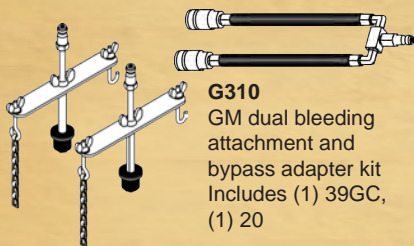

Branick®

G300

Pressure Brake Bleeder

**Adapters to fit the
challenging variety of
situations you encounter.**

Bleeder Adapters

G310
GM dual bleeding
attachment and
bypass adapter kit
Includes (1) 39GC,
(1) 20

G304
Foreign car adapter set
Includes (1) 20, (2) 29G,
(1) 22A, (1) 35G

22A
7 Piece
expanding
adapter set

20
Dual bleeding
attachment

45G9
4 1/8" Diameter
adapter

41G9
3.5" x 6.5" adapter

29G
3 1/4" Diameter
adapter

42G
4" x 8" adapter

26G
Ford ABS adapter

35G
Universal adapter
Used with 22A
adapter set

39GC
GM bypass
adapter used with
dual bleeding
attachment 20

47G
Chrysler adapter
set used with
dual bleeding
attachment 20