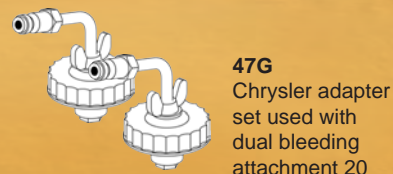

Branick®

G300

Pressure Brake Bleeder

**Adapters to fit the
challenging variety of
situations you encounter.**

Bleeder Adapters

G310
GM dual bleeding
attachment and
bypass adapter kit
Includes (1) 39GC,
(1) 20

G304
Foreign car adapter set
Includes (1) 20, (2) 29G,
(1) 22A, (1) 35G

22A
7 Piece
expanding
adapter set

20
Dual bleeding
attachment

45G9
4 1/8" Diameter
adapter

41G9
3.5" x 6.5" adapter

29G
3 1/4" Diameter
adapter

42G
4" x 8" adapter

26G
Ford ABS adapter

35G
Universal adapter
Used with 22A
adapter set

39GC
GM bypass
adapter used with
dual bleeding
attachment 20

47G
Chrysler adapter
set used with
dual bleeding
attachment 20