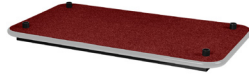

TRAVELER'S SERIES™ COMPLETE BELLMAN'S CART 780 EC, 780BB, 780CHR, 780SS

780BB GRY/PNU

780EC GRY/PLY

CARPET COLORS

780 DCK BLACK/BLK

780 DCK BLU/BLK

780 DCK GREY/BLK

780 DCK RED/BLK

780 DCK BLACK/GRY

780 DCK BLU/GRY

780 DCK GREY/GRY

780 DCK RED/GRY

Features and Benefits

- Uprights are made of sturdy 18 gauge tubular steel
- All models feature 18 gauge type 304 stainless steel crossbar for hanging garments
- Versatile cart offers great handling capability and easy elevator access
- All 3/4" plywood decks come with a needle-punched, stain-proof carpet for long wear, and reinforced steel under-carriage
- Carpeting is all minimum 25% recycled material content
- Ample 1,000 lbs capacity
- Standard carpet colors: Black, Blue, Grey, Red
- All casters are non-marring Grey
- 780 EC features Grey carpet, No substitutions

Replacement Parts

780-5" PLY-GRY - Set of 4 Casters (780 EC)

780-8" PLY-GRY - Set of 4 Casters

780-8" PNU-GRY - Set of 4 Casters

780 BB UPRIGHTS - Brasstone Uprights

780 CHR UPRIGHTS - Chrome Plated Uprights

780 SS UPRIGHTS - Stainless Steel Uprights

999-784 S/S FG - Stainless Steel Crossbar

Specifications

Item Number	Upright	Bumper Color	Caster	Dimensions	Capacity	Carton	Weight
780 EC	Chrome	Black	5" PLY	43" x 23" x 68"	1000+ lbs	7" x 26" x 64"	66 lbs
780BB	Brasstone	Black	8" PNU	43" x 23" x 71"	1000+ lbs	7" x 26" x 64"	85 lbs
780CHR	Chrome	Black	8" PLY	43" x 23" x 71"	1000+ lbs	7" x 26" x 64"	85 lbs
780SS	Stainless Steel	Grey	8" PNU	43" x 23" x 71"	1000+ lbs	7" x 26" x 64"	85 lbs