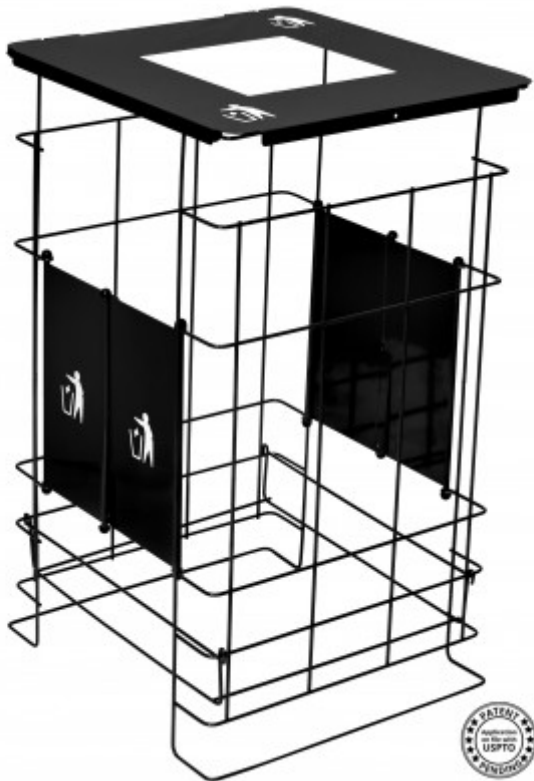

## EX-CELL KAISER - CLEAN GRID EXL

[Be the first to review this product](#)

Like 0

Share

Tweet

G+1 0

60 gallon square, fully collapsible Trash unit that ships and stores flat and allow for easy storage

10" square opening for Trash

Units include no slip gaskets to hold trash bags in place with hinged lid (bag not included)

Bottom panel maintains unit shape and stability

Pre-applied white Trash Man decal

Easy-to-read white graphics on (2) 6" x 13" panels on 2 sides

---

Contains over 30% recycled material and 100% post-consumer recyclable

---

Made in the USA

---

[Specification Sheet - Click here to view PDF](#)

---

Unit Dimensions: 22" L x 21" W x 36.5" H

---

Carton Dimensions: 23" L x 11.5" W x 38" H

---

Shipping Weight: 21 lbs

---