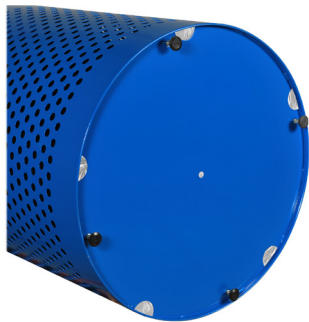

LANDSCAPE SERIES™ RC-2441 CANS RBL

Features and Benefits

- 40 gallon outdoor perforated Cans & Bottles Recycler
- Four openings, each 5" in diameter feature crisp white CANS/BOTTLES ONLY graphics with mobius arrows
- Lid is secured to unit with a plastic coated steel cable to prevent theft and vandalism
- Heavy duty feet keep the unit slightly elevated off ground surfaces and pre-drilled 1" holes in bottom of unit allow for in-ground mounting (anchor kit is included)
- Rigid plastic liner features lift holes for easy servicing. The liner base resin meets UL94 Flammability Standard
- Over 30% recycled material and 100% post-consumer recyclable

FINISH

(RBL)
Recycle Blue

Replacement Part

35-049 FG - 40 gal. Plastic Black Liner

Specifications

Item Number	Finish	Dimensions	Capacity	Carton	Weight
RC-2441 CANS RBL	Recycle Blue Gloss	24" dia x 39"	40 Gallons	Ships on Pallet	70 lbs