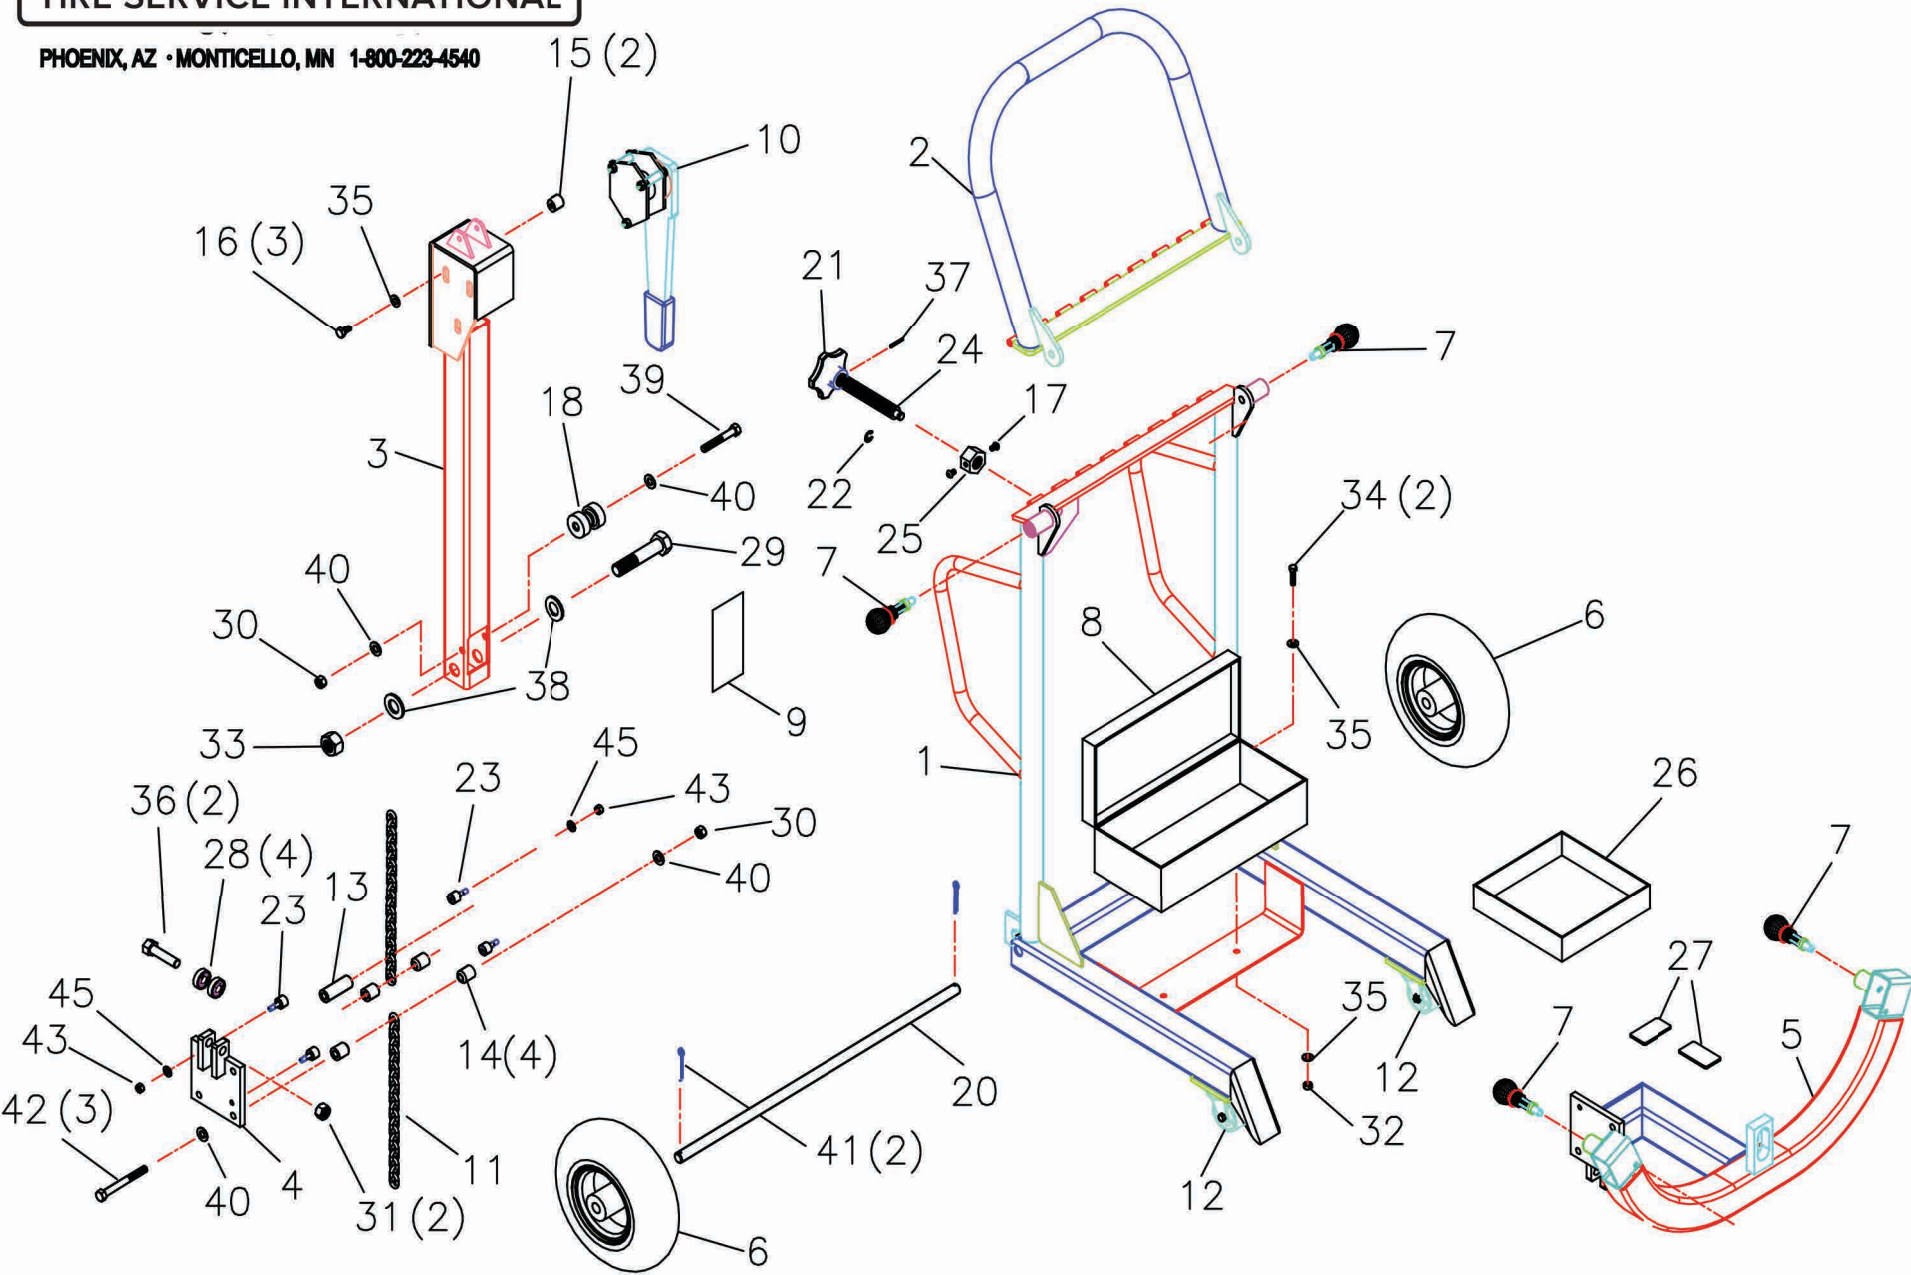

BACK BUDDY MODEL 350B

11-24-14
BEGINNING SERIAL No.1596

TIRE SERVICE INTERNATIONAL

PHOENIX, AZ • MONTICELLO, MN 1-800-223-4540

BACK BUDDY

MODEL 350B

BEGINNING SERIAL No.1596

12/5/2014

TIRE SERVICE INTERNATIONAL

PARTS LIST

ITEM	PART NO.	DESCRIPTION	QTY
1	6091	BASE FRAME WELD	1
2	6090	HANDLE WELD	1
3	6089	HOIST FRAME WELD	1
4	6162	SLIDER PLATE, RIGHT HAND	1
5	6163	U-FRAME WELD, TSI	1
6	11628	WHEEL & TIRE ASSEMBLY	2
7	11629	POP PIN - SPRING LOADED	4
8	11646	TOOL BOX	1
9	11657	DECAL - MODEL NAME (TSI)	1
10	11662	WINCH, RATCHET JET MM-50	1
11	11662-1	CHAIN - 48" LG (END TO END)	1
12	11673	SWIVEL CASTER 2" DIA X .875 WIDE	2
13	11678	ROLLER, SLIDER BOX - LONG	1
14	11679	ROLLER, SLIDER BOX - SHORT	4
15	11680	SPACER 8mm X 1.25 THD	3
16	11681	CAP SCREW 8mm X 1.25 THD X 5/8 LG	3
17	11683	BHSS 1/4-20 X 3/8 LG	2
18	11685	ROLLER, CHAIN GUIDE	1
20	11701	SHAFT, AXLE	1
21	11712	HANDLE - 5 LOBE	1
22	15023	RETAINING RING - EXT. E-STYLE	1
23	11719	CAM FOLLOWER 5/8 SB, 1/4-28 THD	4
24	11737	SCREW, ACME 3/4-6 RH THD LOBE HANDLE	1
25	11739	NUT, TILT SCREW	1
26	12083	DRIP PAN	1
27	12084	MAGNET, 3 LB PULL	2
28	72.107	BALL BEARING	4
29	196.028	CAP SCREW 3/4-10 X 3-1/2	1
30	212	NUT, HEX 3/8-16 SELF LOCK	15

PARTS LIST

ITEM	PART NO.	DESCRIPTION	QTY
31	223	NUT, HEX 1/2-13 SELF LOCK	2
32	226	NUT, HEX 1/4-20 SELF LOCK	2
33	442	NUT, HEX 3/4-10	1
34	444	CAP SCREW 1/4-20 X 1	2
35	445	WASHER 1/4	7
36	534	CAP SCREW 1/2-13 X 2	2
37	12452	SPRING PIN 1/8 X 1-1/8	1
38	543	WASHER 3/4	2
39	620	CAP SCREW 3/8-16 X 2-1/2	1
40	1318	WASHER 5/16 WROUGHT	6
41	1436	COTTER PIN 1/8 X 1-1/4	2
42	962	CAP SCREW 3/8-16 X 3-1/2	3
43	1025	NUT, HEX 1/4-28 SELF LOCK (used with 11719)	4
45	4134	WASHER, 1/4 SPLIT LOCK	4
46			
47			
48			
49			
50			
51			
52			
53			
54			
55			
56			
57			
58			
59			
60			