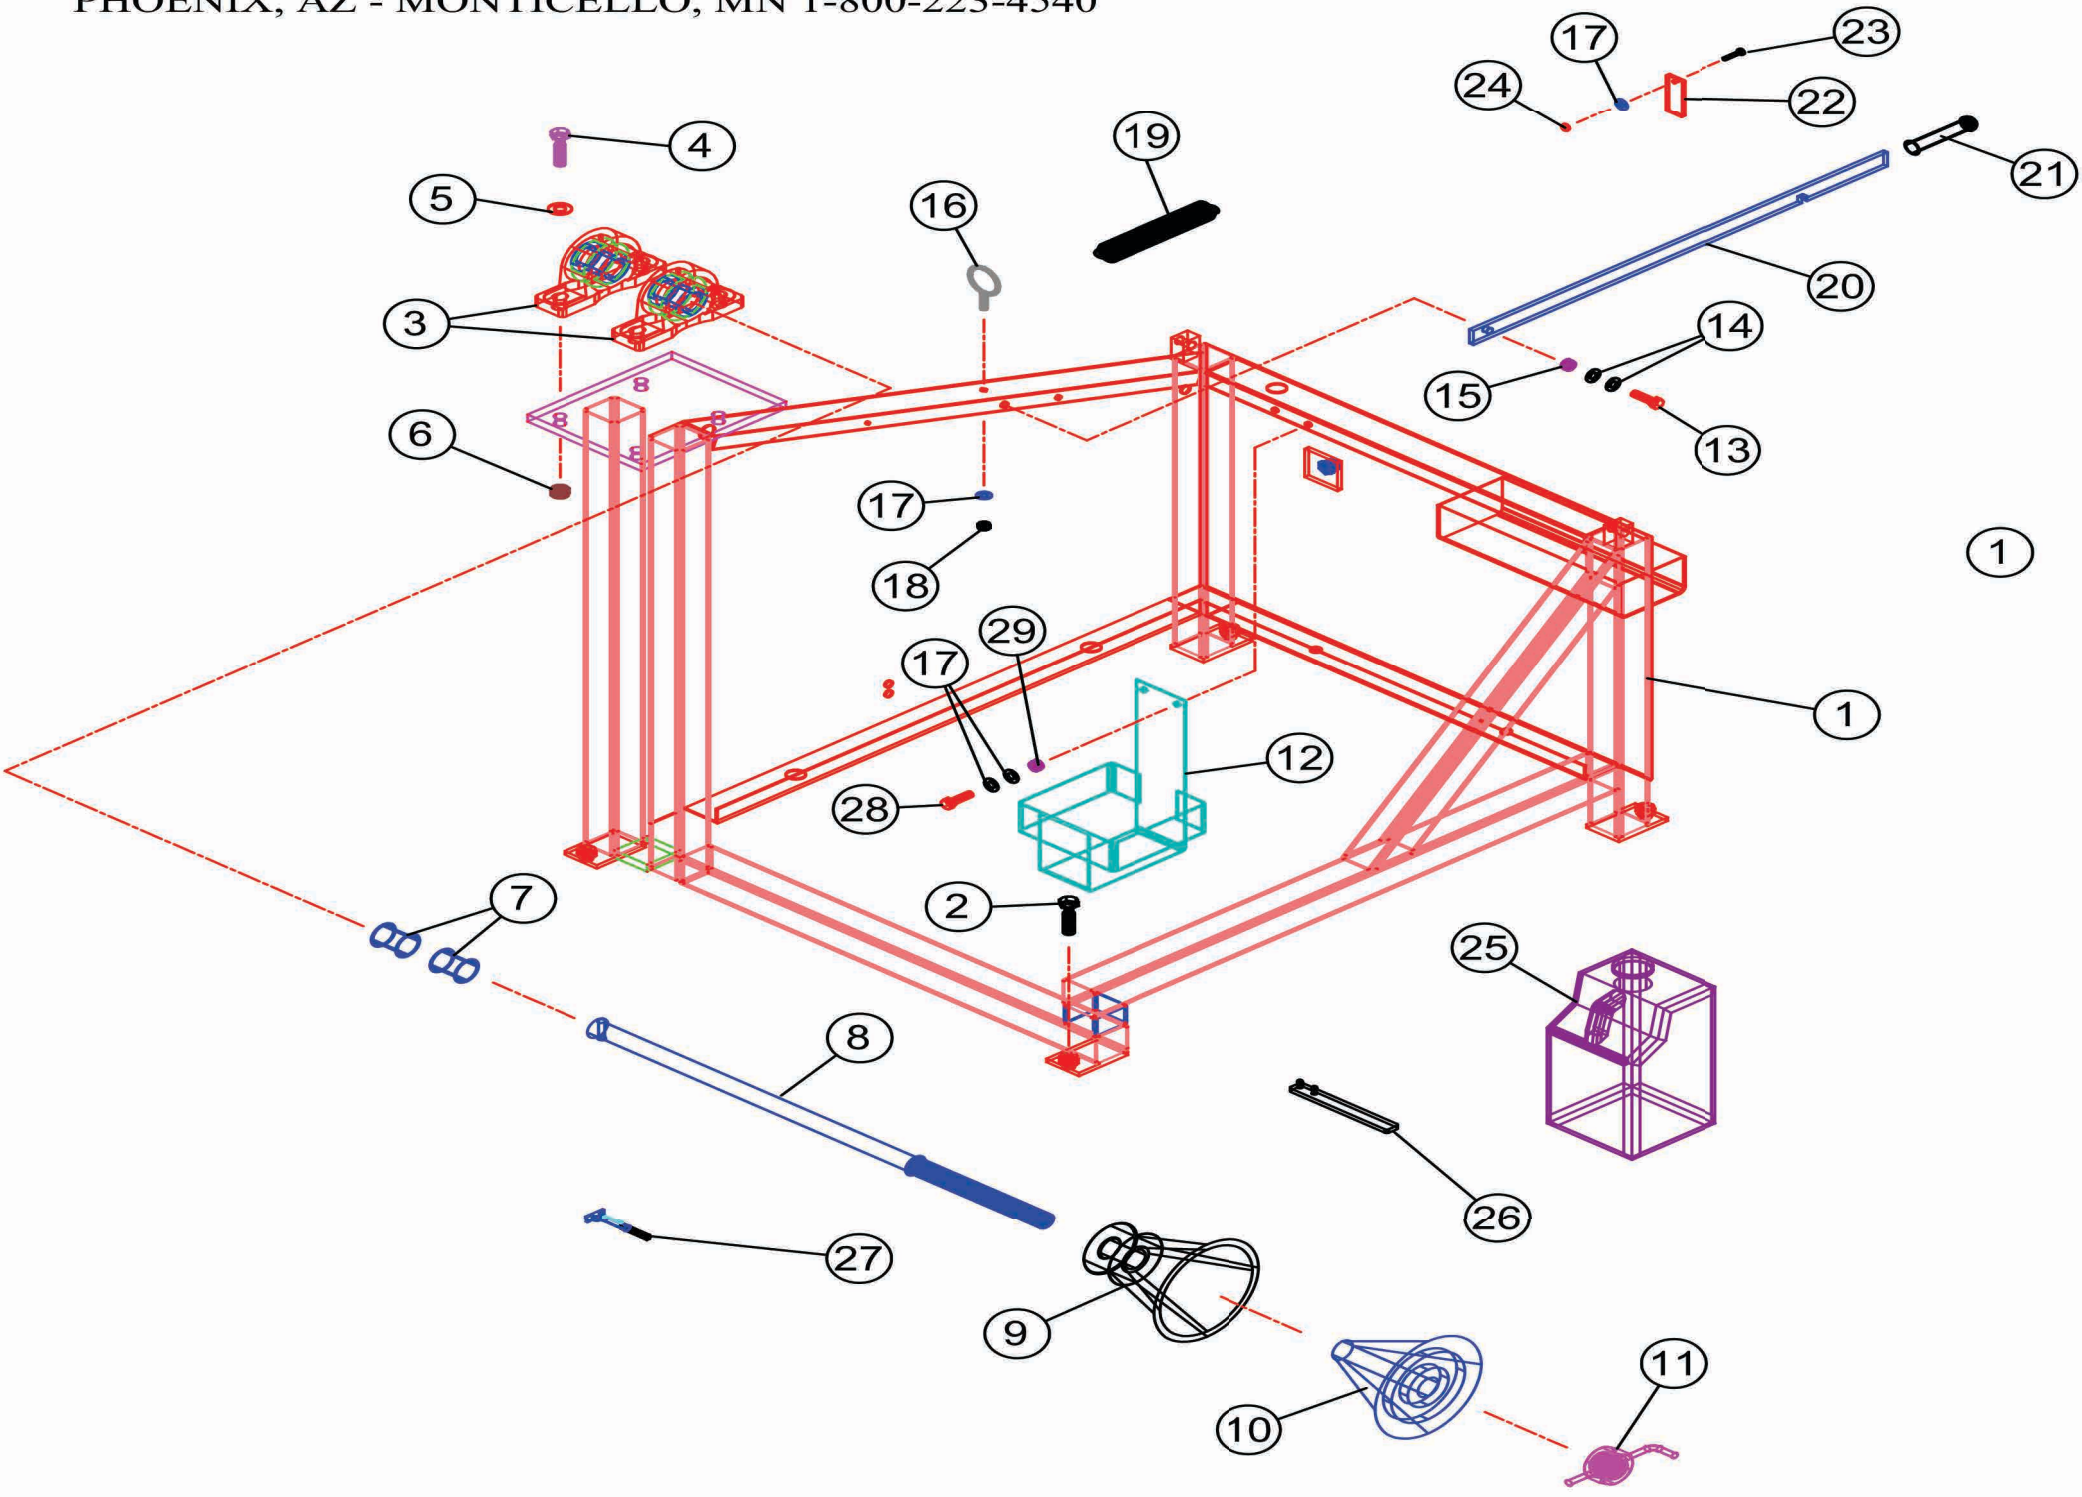

SP LOWER ASSY PARTS LIST

10-21-2016

TIRE SERVICE INTERNATIONAL

PHOENIX, AZ - MONTICELLO, MN 1-800-223-4540