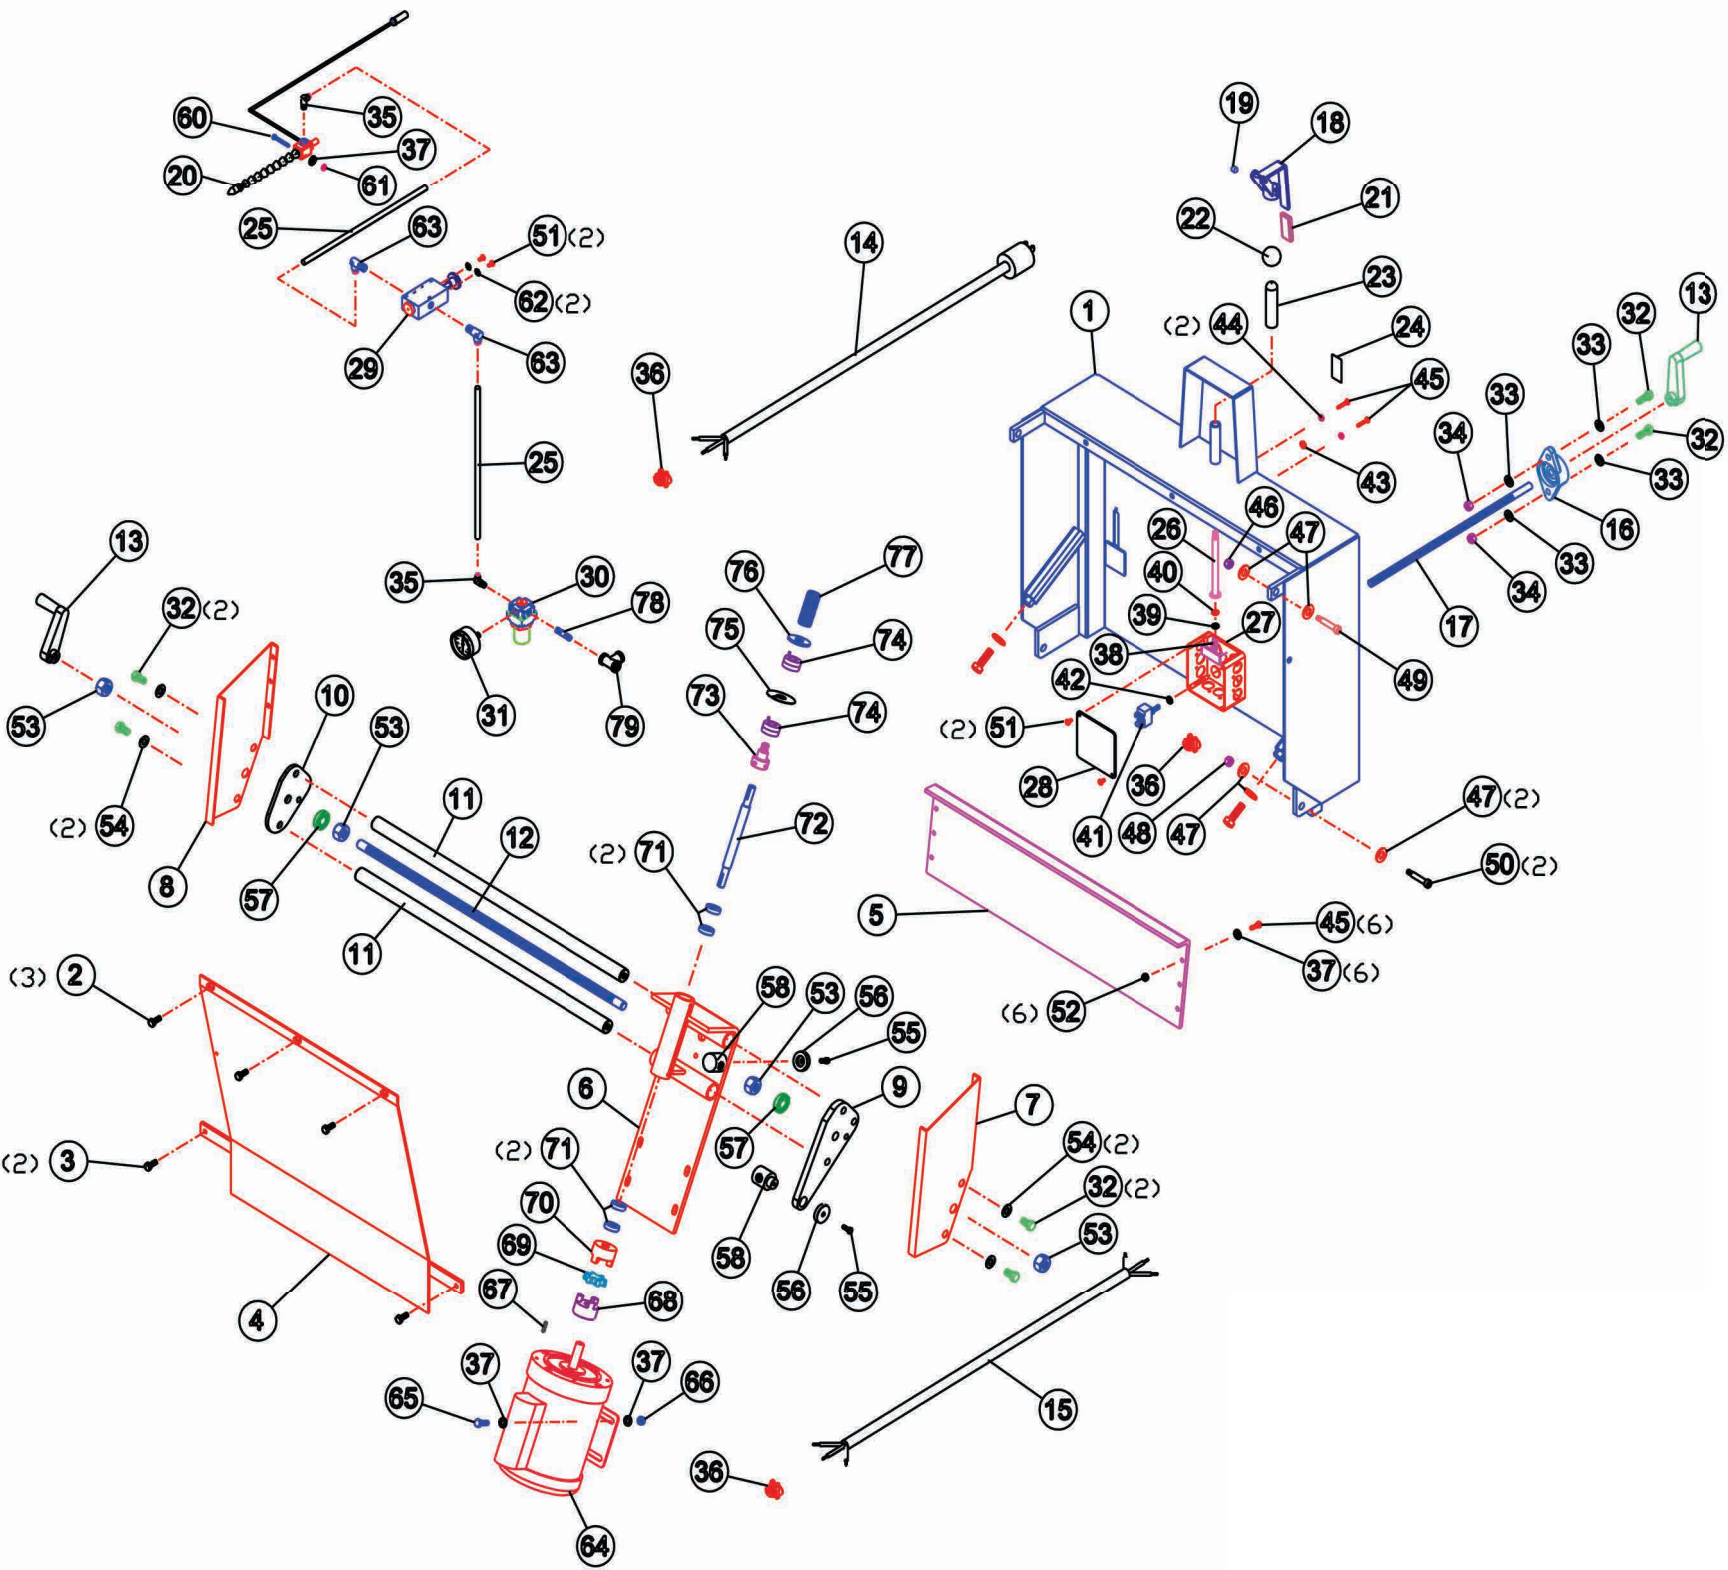

ITEM	PART NO.	DESCRIPTION	QTY
1	5959	LOWER FRAME	1
2	534	CAP SCREW 1/2-13 X 2	4
3	80.107	PILLOW BLOCK	2
4	60.028	CAP SCREW 1/2-13 X 2	4
5	44.108	WASHER 1/2	4
6	26.055	NUT 1/2-13	4
7	404.268	TUBE	2
8	99.104	MANDREL SHAFT	1
9	78.038	OUTER ADAPTER	1
10	77.038	INNER ADAPTER	1
11	2.849	TIGHTNER NUT WELD	1
12	5677	JUG HOLDER WELD	1
13	447	CAP SCREW 3/8-16 X 1-1/4	1
14	700	WASHER 3/8	2
15	212	NUT, SELF LOCK 3/8-16	1
16	269.028	EYE BOLT	1
17	445	WASHER 5/16	4
18	214	NUT, HEX 1/4-20	1
19	74.110	SPRING	1
20	90.070	HANDLE	1
21	15.550	HAND GRIP	1
22	54.298	SAFETY SHIELD	1
23	3118	MACHINE SCREW #10-24 X 1	1
24	127.055	NUT, SELF LOCK #10-24	1
25	99.625	COOLANT CONTAINER	1
26	6.887	WRENCH	1
27	10652	TIRE TREAD DEPTH GAUGE	1
28	903	CAP SCREW 1/4-20 X 3/4 LG	2
29	226	NUT, SELF LOCK 1/4-20	2

SP
 UPPER ASSY
 PARTS LIST

TIRE SERVICE INTERNATIONAL

SP
UPPER ASSY
PARTS LIST

PARTS LIST			
ITEM	PART NO.	DESCRIPTION	QTY
1	16.825	UPPER COVER WELD ASSY	1
2	4222	CAP SCREW, SELF TAP 5/16-18 X 3/4	2
3	1737	CAP SCREW 5/16-18 X 3/4	3
4	5768	SHIELD WELD	1
5	4479	GUARD (PLASTIC)	1
6	27.848	MOTOR MOUNT WELD	1
7	4461L	GUARD, SIDE L.H.	1
8	4461R	GUARD, SIDE R.H.	1
9	52.013	CROSSFEED GUIDE	1
10	51.013	CROSSFEED GUIDE	1
11	250.149	CROSSFEED ROD	2
12	59.242	CROSSFEED SCREW	1
13	4954	CRANK W/HANDLE	2
14	4243	CORD, ELEC. 3 PRONG MOLDED PLUG	1
15	4267	CORD, ELECTRIC	1
16	75.107	PILLOW BLOCK BEARING	1
17	61.242	ANGLE ADJUSTMENT SCREW	1
18	5786	HANDLE SWITCH	1
19	1308	SET SCREW 3/8-16 X 5/16	1
20	167.190	MISTER SPRAY UNIT	1
21	10031	GRIP	1
22	4780	KNOB	1
23	15.550	GRIP	1
24	4803	DECAL - ON/OFF	1
25	460.268	HOSE	2
26	5712	SHAFT SWITCH WELD	1
27	4194	BOX, CONDUIT 4" SQ.	1
28	4195	COVER, BOX 4" SQ.	1
29	252.190	VALVE BODY	1
30	15.190	AIR REGULATOR	1
31	7.023A	AIR GAUGE	1
32	262.028	CAP SCREW 7/16-20 X 3/4	8